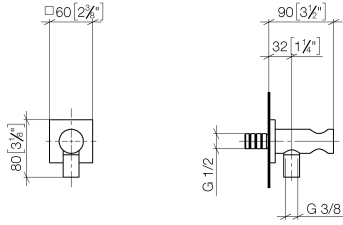

Wall elbow with integrated shower holder - Dark Chrome

IMO

28 490 970

- 3/8" shower outlet
- rosette 60 x 60 mm
- 1/2" connection
- WRAS 1912049

Intrinsic protection against back flow.

Fits: IMO, MEM, CL.1, CYO

28 490 970

mm [inches]

28 490 970

**Product version from 6/1/2024**

Parts for other  
finishes can be found  
here: [Chrome](#)

Wall elbow with integrated shower holder - Dark Chrome

IMO

28 490 970

**Spare parts list**

**Product version from 6/1/2024**

No.	Item Number	Name	Quantity used	Delivery time
	90 24 03 280 00 90	nipple	14	2