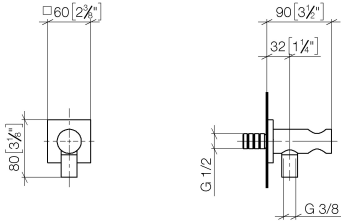

Wall elbow with integrated shower holder - Matte Black

IMO

28 490 970

- 3/8" shower outlet
- rosette 60 x 60 mm
- 1/2" connection
- WRAS 1912049

Intrinsic protection against back flow.

Fits: IMO, MEM, CL.1, CYO

Recommended miscellaneous

Concealed wall elbow -

35 085 970 90

- max. recess depth 163 mm
- min. recess depth 90 mm

28 490 970

mm [inches]

Codes & Standards

Scottish Water
Byelaws

UK Water Supply
Regulations

Certificates

WRAS_1912

28 490 970

Product version from 6/1/2024

Wall elbow with integrated shower holder - Matte Black

IMO

28 490 970