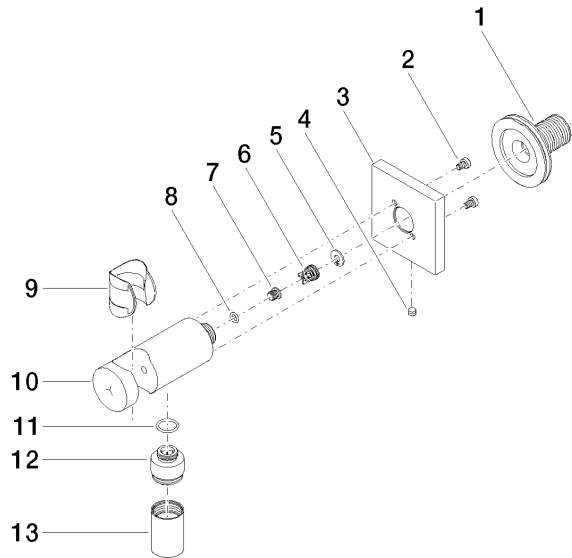

Wall elbow with integrated shower holder - Matte Black

IMO

28 490 970

- 3/8" shower outlet
- rosette 60 x 60 mm
- 1/2" connection
- WRAS 1912049

Intrinsic protection against back flow.

Fits: IMO, MEM, CL.1, CYO

Recommended miscellaneous

Concealed wall elbow -

35 085 970 90

- max. recess depth 163 mm
- min. recess depth 90 mm

28 490 970

mm [inches]

Codes & Standards

Scottish Water
Byelaws

UK Water Supply
Regulations

Certificates

WRAS_1912

28 490 970

Product version from 6/1/2024

Wall elbow with integrated shower holder - Matte Black

IMO

28 490 970

Spare parts list

Product version from 6/1/2024

No.	Item Number	Name	Quantity used	Delivery time
	90 24 03 280 00 90	nipple	14	2