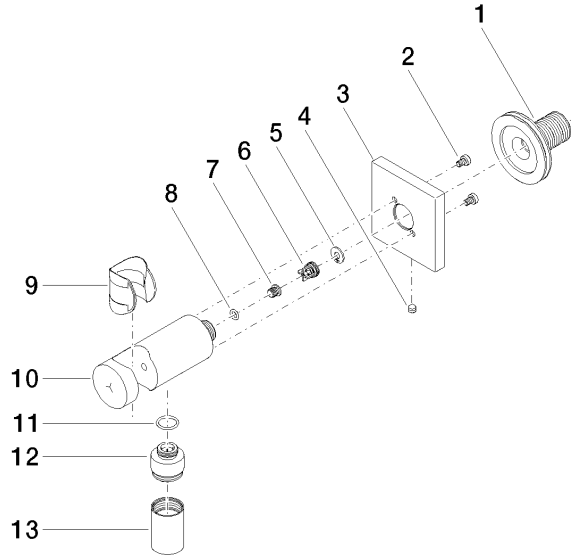

Wall elbow with integrated shower holder - Brushed Champagne (22kt Gold)

IMO

28 490 970

- 3/8" shower outlet
- rosette 60 x 60 mm
- 1/2" connection
- WRAS 1912049

Intrinsic protection against back flow.

Fits: IMO, MEM, CL.1, CYO

28 490 970

mm [inches]

28 490 970

**Product version from 6/1/2024**

Parts for other finishes can be found here: [Chrome](#)

Wall elbow with integrated shower holder - Brushed Champagne (22kt Gold)

IMO

28 490 970

**Spare parts list**

**Product version from 6/1/2024**

No.	Item Number	Name	Quantity used	Delivery time
	90 24 03 280 00 90	nipple	14	2