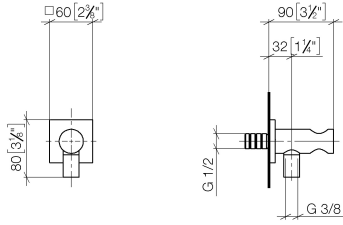

Wall elbow with integrated shower holder - Brushed Champagne (22kt Gold)

IMO

28 490 970

- 3/8" shower outlet
- rosette 60 x 60 mm
- 1/2" connection
- WRAS 1912049

Intrinsic protection against back flow.

Fits: IMO, MEM, CL.1, CYO

28 490 970

mm [inches]

28 490 970

**Product version from 6/1/2024**

Parts for other finishes can be found here: [Chrome](#)

Wall elbow with integrated shower holder - Brushed Champagne (22kt Gold)

IMO

28 490 970

**Spare parts list**

**Product version from 6/1/2024**

No.	Item Number	Name	Quantity used	Delivery time
	90 24 03 280 00 90	nipple	14	2