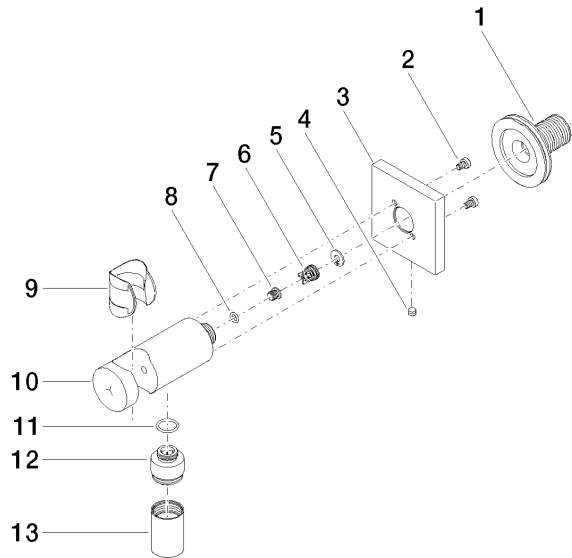

**Recommended miscellaneous**

**Concealed wall elbow -** 35 085 970 90

- max. recess depth 163 mm
- min. recess depth 90 mm

28 490 970

mm [inches]

#### Codes & Standards

Scottish Water  
Byelaws

UK Water Supply  
Regulations

#### Certificates

WRAS\_1912

28 490 970

Product version from 6/1/2024

Wall elbow with integrated shower holder - Champagne (22kt Gold)

IMO

28 490 970

**Spare parts list**

**Product version from 6/1/2024**

No.	Item Number	Name	Quantity used	Delivery time
	90 24 03 280 00 90	nipple	14	2