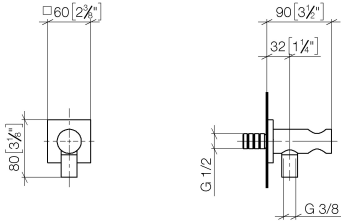

**Wall elbow with integrated shower holder - Champagne (22kt Gold)**

IMO

28 490 970

- 3/8" shower outlet
- rosette 60 x 60 mm
- 1/2" connection
- WRAS 1912049

Intrinsic protection against back flow.

Fits: IMO, MEM, CL.1, CYO

**Recommended miscellaneous**

**Concealed wall elbow -** 35 085 970 90

- max. recess depth 163 mm
- min. recess depth 90 mm

28 490 970

mm [inches]

**Product version from 6/1/2024**

No.	Item Number	Name	Quantity used	Delivery time
	90 24 03 280 00 90	nipple	14	2