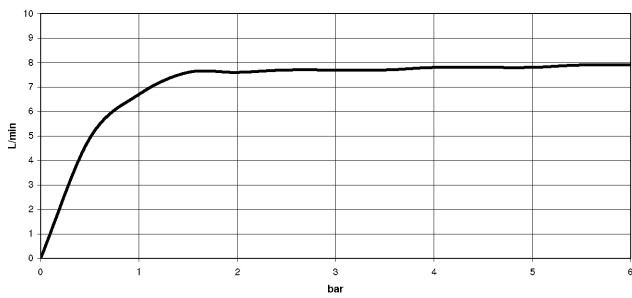

## DORNBACHT YAMOU Shower head - Soft Black

---

28 503 831

- 180-210mm projection
- ball-joint pivotable through 30°
- normal flow
- with anti-scale system
- spray head Ø 100mm
- rosette Ø 55 mm
- 1/2" connection
- max. flow 6.8 l/min
- rosette Ø 55 mm
- WRAS 240202028

### Flow rate chart

---