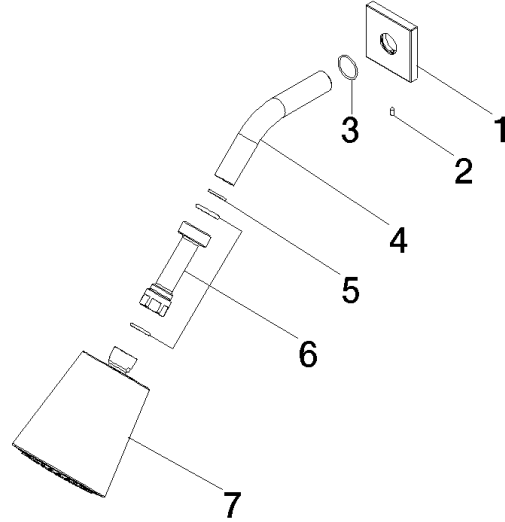

## Shower head - Brushed Champagne (22kt Gold)

28 504 670 Product version from 6/30/2015

- 180-210mm projection
- ball-joint pivotable through 30°
- PURIFY RAIN, max. flow rate 7 l/min (at 3 bar)
- with anti-scale system
- spray head Ø 100mm
- rosette 60 x 60 mm
- 1/2" connection
- Function from: 6 l/min

### Spare parts list

No.	Item Number	Name	Quantity used	Delivery time
1	09 27 98 003-46	rosette	1	30
2	09 31 11 048 90	pin	1	2
3	90 14 10 026 00 90	seal	1	2
4	09 11 03 011-46	connection	1	30
5	90 14 20 002 00 90	seal	1	2
6	90 24 05 017 00 90	nipple	1	-
Spare part can no longer be ordered, please order the replacement item				
7	90 12 05 054 01-46	shower	1	30