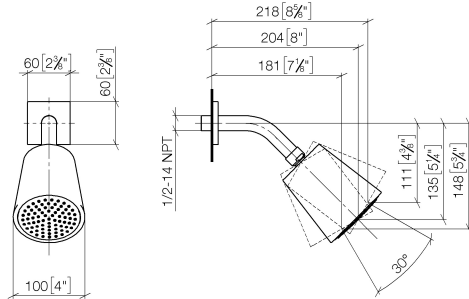

## Shower head - Brushed Champagne (22kt Gold)

28 504 670 Product version from 6/30/2015

- 180-210mm projection
- ball-joint pivotable through 30°
- PURIFY RAIN, max. flow rate 7 l/min (at 3 bar)
- with anti-scale system
- spray head Ø 100mm
- rosette 60 x 60 mm
- 1/2" connection
- Function from: 6 l/min

### Recommended miscellaneous

- Concealed wall elbow -**
- max. recess depth mm
  - min. recess depth mm

35 085 970 90

## Shower head - Brushed Champagne (22kt Gold)

28 504 670 Product version from 6/30/2015

mm [inches]

### Flow rate chart