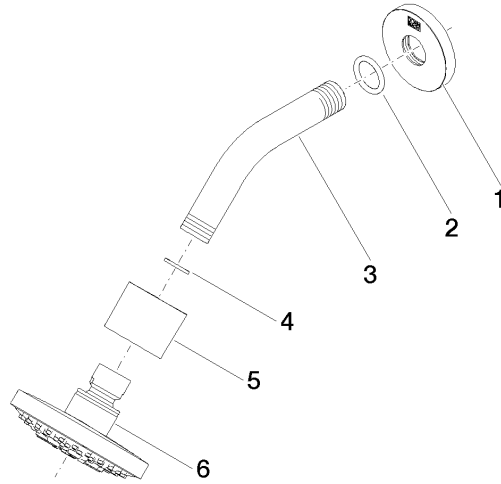

Shower head - Light Gold

TARA

28 505 979

- 155mm projection
- ball-joint pivotable through 18° (in any direction)
- Three or five settings: PURIFY RAIN, COMPACT SOFT FLOW, COMPACT AQUAPRESSURE FLOW, max. flow rate 7.6 l/min (at 3 bar)
- with anti-scale system
- spray head Ø 100mm
- rosette Ø 60 mm
- 1/2" connection
- Function from: 5.5 l/min
- WRAS 2201056

Recommended miscellaneous

Concealed wall elbow - 35 085 970 90

- min. recess depth 90 mm
- max. recess depth 163 mm

28 505 979

mm [inches]

Flow rate chart

Codes & Standards

DIN 4109

ISO 3822

Ü-Zeichen

Shower head - Light Gold

TARA

28 505 979

Certificates

LGA_28

Product version from 3/9/2015

Shower head - Light Gold

TARA

28 505 979

Spare parts list

Product version from 3/9/2015

No.	Item Number	Name	Quantity used	Delivery time
	09 27 22 045-26	rosette	6	60