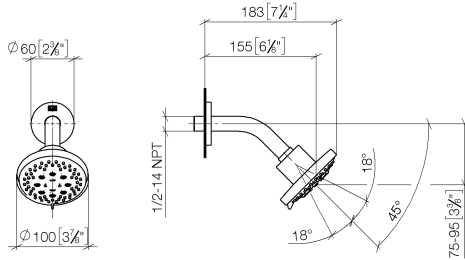

Shower head - Light Gold

TARA

28 505 979

- 155mm projection
- ball-joint pivotable through 18° (in any direction)
- Three or five settings: PURIFY RAIN, COMPACT SOFT FLOW, COMPACT AQUAPRESSURE FLOW, max. flow rate 7.6 l/min (at 3 bar)
- with anti-scale system
- spray head Ø 100mm
- rosette Ø 60 mm
- 1/2" connection
- Function from: 5.5 l/min
- WRAS 2201056

Recommended miscellaneous

Concealed wall elbow - 35 085 970 90

- min. recess depth 90 mm
- max. recess depth 163 mm

28 505 979

mm [inches]

Flow rate chart

Codes & Standards

DIN 4109

ISO 3822

Ü-Zeichen

Shower head - Light Gold

TARA

28 505 979

Certificates

LGA_28

Product version from 3/9/2015

Shower head - Light Gold

TARA

28 505 979

Spare parts list

Product version from 3/9/2015

No.	Item Number	Name	Quantity used	Delivery time
	09 27 22 045-26	rosette	6	60