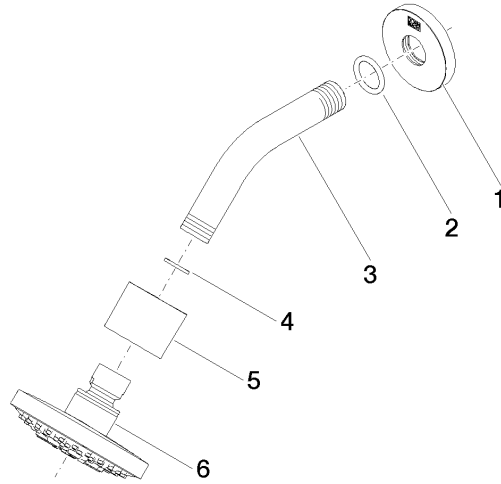

**Shower head - Brushed Champagne (22kt Gold)**

TARA

28 505 979

- 155mm projection
- ball-joint pivotable through 18° (in any direction)
- Three or five settings: PURIFY RAIN, COMPACT SOFT FLOW, COMPACT AQUAPRESSURE FLOW, max. flow rate 7.6 l/min (at 3 bar)
- with anti-scale system
- spray head Ø 100mm
- rosette Ø 60 mm
- 1/2" connection
- Function from: 5.5 l/min
- WRAS 2201056

**Recommended miscellaneous**

- Concealed wall elbow -** 35 085 970 90
- max. recess depth 163 mm
  - min. recess depth 90 mm

28 505 979

mm [inches]

Flow rate chart

Codes & Standards

DIN 4109

ISO 3822

Scottish Water  
Byelaws

UK Water Supply  
Regulations

Ü-Zeichen

Shower head - Brushed Champagne (22kt Gold)

---

TARA

28 505 979

Certificates

## Shower head - Brushed Champagne (22kt Gold)

TARA

28 505 979