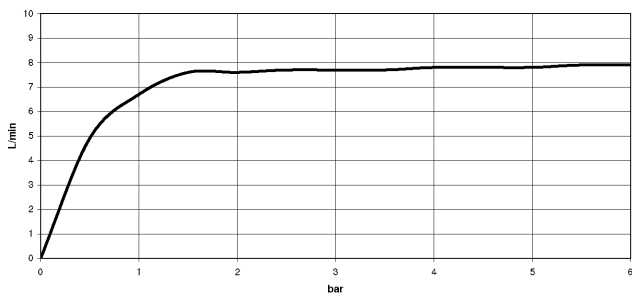

**Shower head - Brushed Champagne (22kt Gold)**

TARA

28 505 979

- 155mm projection
- ball-joint pivotable through 18° (in any direction)
- Three or five settings: PURIFY RAIN, COMPACT SOFT FLOW, COMPACT AQUAPRESSURE FLOW, max. flow rate 7.6 l/min (at 3 bar)
- with anti-scale system
- spray head Ø 100mm
- rosette Ø 60 mm
- 1/2" connection
- Function from: 5.5 l/min
- WRAS 2201056

**Recommended miscellaneous**

- Concealed wall elbow -** 35 085 970 90
- max. recess depth 163 mm
  - min. recess depth 90 mm

28 505 979

mm [inches]

Flow rate chart

Codes & Standards

DIN 4109

ISO 3822

Scottish Water  
Byelaws

UK Water Supply  
Regulations

Ü-Zeichen

Shower head - Brushed Champagne (22kt Gold)

---

TARA

28 505 979

Certificates