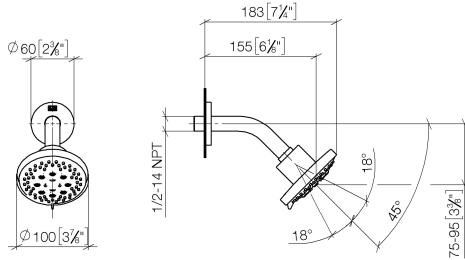

**Shower head - Brushed Champagne (22kt Gold)**

TARA

28 505 979

- 155mm projection
- ball-joint pivotable through 18° (in any direction)
- Three or five settings: PURIFY RAIN, COMPACT SOFT FLOW, COMPACT AQUAPRESSURE FLOW, max. flow rate 7.6 l/min (at 3 bar)
- with anti-scale system
- spray head Ø 100mm
- rosette Ø 60 mm
- 1/2" connection
- Function from: 5.5 l/min
- WRAS 2201056

**Recommended miscellaneous**

- Concealed wall elbow -** 35 085 970 90
- max. recess depth 163 mm
  - min. recess depth 90 mm

28 505 979

mm [inches]

Flow rate chart

Codes & Standards

DIN 4109

ISO 3822

## Shower head - Brushed Champagne (22kt Gold)

TARA

28 505 979