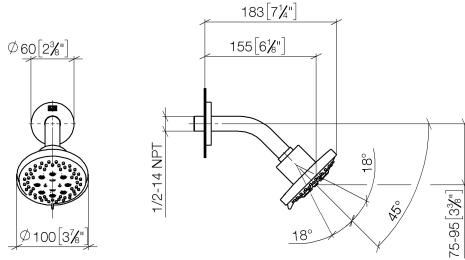

28 505 979

Fits: TARA, LISSÉ, VAIA, META

- 155mm projection
- ball-joint pivotable through 18° (in any direction)
- Three or five settings: PURIFY RAIN, COMPACT SOFT FLOW, COMPACT AQUAPRESSURE FLOW, max. flow rate 7.6 l/min (at 3 bar)
- with anti-scale system
- spray head Ø 100mm
- rosette Ø 60 mm
- 1/2" connection
- Function from: 5.5 l/min
- WRAS 2201056

28 505 979

mm [inches]

Flow rate chart

Codes & Standards

DIN 4109

ISO 3822

Scottish Water
Byelaws

UK Water Supply
Regulations

Ü-Zeichen

Shower head - Brushed Chrome

TARA

28 505 979

Certificates

LGA_28

WRAS_2201

28 505 979

Product version from 3/9/2015

Parts for other
finishes can be found
here: [Chrome](#)

Shower head - Brushed Chrome

TARA

28 505 979

Spare parts list

Product version from 3/9/2015

No.	Item Number	Name	Quantity used	Delivery time
	09 27 22 045-93	rosette	6	20