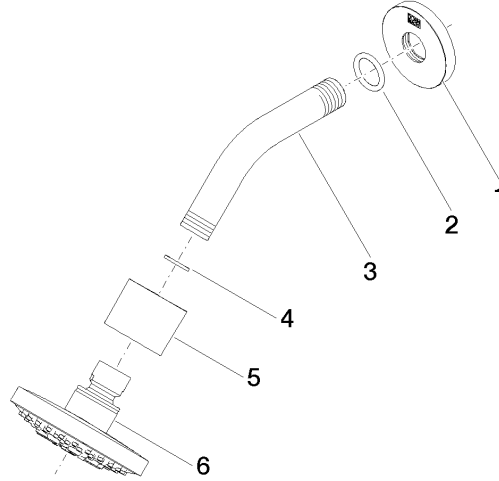

28 505 979

mm [inches]

Flow rate chart

Codes & Standards

DIN 4109

ISO 3822

Scottish Water
Byelaws

UK Water Supply
Regulations

Ü-Zeichen

Shower head - Brushed Chrome

TARA

28 505 979

Certificates

LGA_28

WRAS_2201

28 505 979

Product version from 3/9/2015

Parts for other
finishes can be found
here: [Chrome](#)

Shower head - Brushed Chrome

TARA

28 505 979

Spare parts list

Product version from 3/9/2015

No.	Item Number	Name	Quantity used	Delivery time
	09 27 22 045-93	rosette	6	20