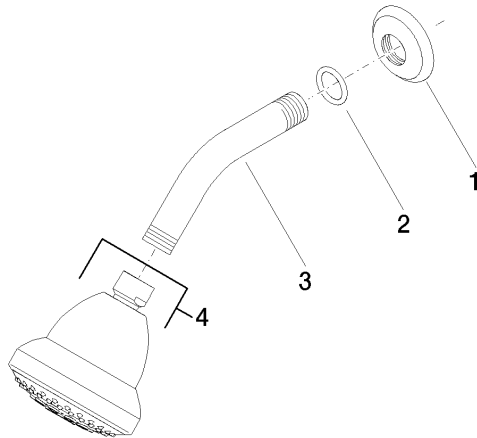

28 508 360

- 200mm projection
- ball-joint pivotable through 30°
- Three settings: PURIFY RAIN, COMPACT SOFT FLOW, COMPACT AQUAPRESSURE FLOW, max. flow rate 9 l/min (at 3 bar)
- Function from: 7 l/min
- with anti-scale system
- spray head Ø 94mm
- rosette Ø 55 mm
- 1/2" connection

**Recommended miscellaneous**

**Concealed wall elbow -**

35 085 970 90

- max. recess depth 163 mm
- min. recess depth 90 mm

28 508 360

mm [inches]

**Flow rate chart**

## MADISON Shower head - Chrome

MADISON

28 508 360