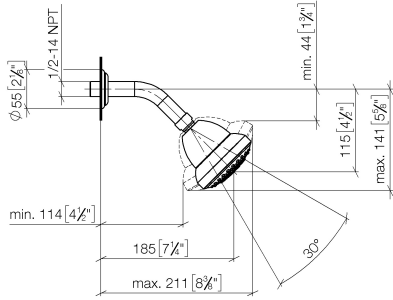

28 508 360

- 200mm projection
- ball-joint pivotable through 30°
- Three settings: PURIFY RAIN, COMPACT SOFT FLOW, COMPACT AQUAPRESSURE FLOW, max. flow rate 9 l/min (at 3 bar)
- Function from: 7 l/min
- with anti-scale system
- spray head Ø 94mm
- rosette Ø 55 mm
- 1/2" connection

**Recommended miscellaneous**

**Concealed wall elbow -**

35 085 970 90

- max. recess depth 163 mm
- min. recess depth 90 mm

28 508 360

mm [inches]

**Flow rate chart**

## MADISON Shower head - Chrome

MADISON

28 508 360

### Spare parts list

No.	Item Number	Name	Quantity used	Delivery time
	09 27 35 003-00	rosette	4	10