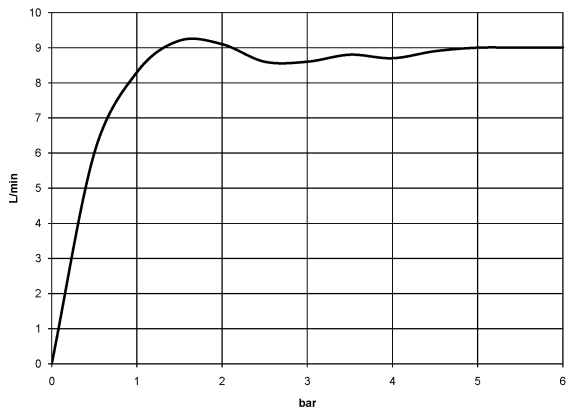

**Recommended miscellaneous**

**Concealed wall elbow -**

35 085 970 90

- max. recess depth 163 mm
- min. recess depth 90 mm

28 508 360

mm [inches]

**Flow rate chart**

## MADISON Shower head - Chrome

MADISON

28 508 360