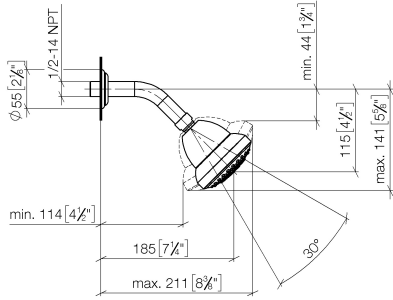

28 508 360

- 200mm projection
- ball-joint pivotable through 30°
- Three settings: PURIFY RAIN, COMPACT SOFT FLOW, COMPACT AQUAPRESSURE FLOW, max. flow rate 9 l/min (at 3 bar)
- Function from: 7 l/min
- with anti-scale system
- spray head Ø 94mm
- rosette Ø 55 mm
- 1/2" connection

**Recommended miscellaneous**

**Concealed wall elbow -**

35 085 970 90

- max. recess depth 163 mm
- min. recess depth 90 mm

28 508 360

mm [inches]

**Flow rate chart**

## MADISON Shower head - Brushed Platinum

MADISON

28 508 360

### Spare parts list

No.	Item Number	Name	Quantity used	Delivery time
	09 27 35 003-06	rosette	4	10