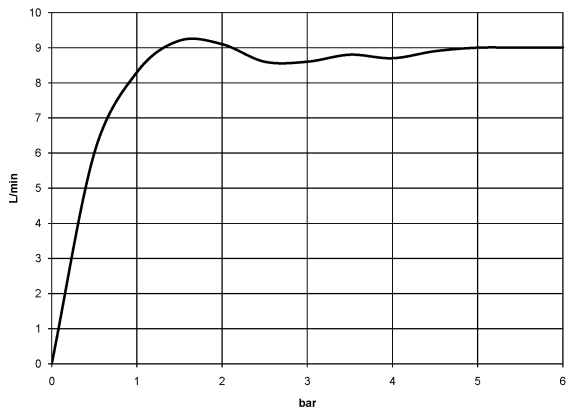

**Recommended miscellaneous**

**Concealed wall elbow -**

35 085 970 90

- max. recess depth 163 mm
- min. recess depth 90 mm

28 508 360

mm [inches]

**Flow rate chart**