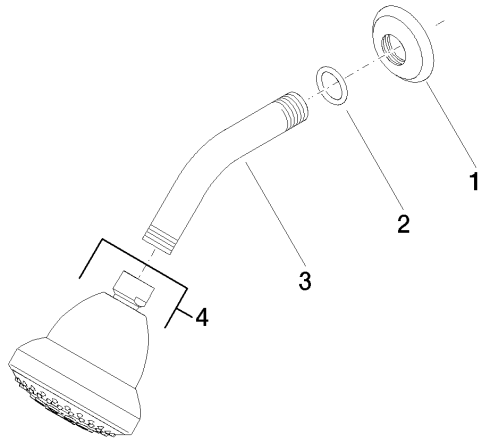

28 508 360

- 200mm projection
- ball-joint pivotable through 30°
- Three settings: PURIFY RAIN, COMPACT SOFT FLOW, COMPACT AQUAPRESSURE FLOW, max. flow rate 9 l/min (at 3 bar)
- Function from: 7 l/min
- with anti-scale system
- spray head Ø 94mm
- rosette Ø 55 mm
- 1/2" connection

**Recommended miscellaneous**

**Concealed wall elbow -**

35 085 970 90

- max. recess depth 163 mm
- min. recess depth 90 mm

28 508 360

mm [inches]

**Flow rate chart**

## MADISON Shower head - Brushed Platinum

MADISON

28 508 360