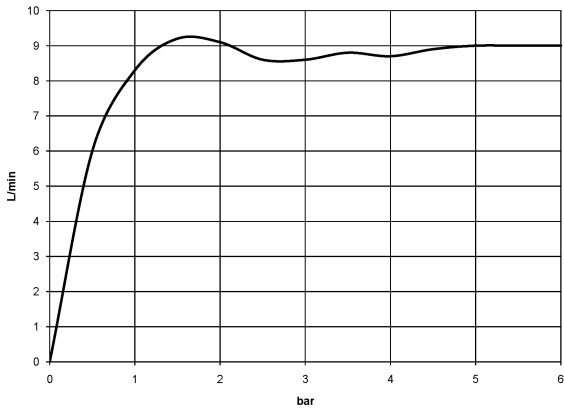

Recommended miscellaneous

Concealed wall elbow -

- max. recess depth 163 mm
- min. recess depth 90 mm

35 085 970 90

Recommended miscellaneous

Concealed wall elbow -

- max. recess depth 163 mm
- min. recess depth 90 mm

35 085 970 90

28 508 360

mm [inches]

Flow rate chart

MADISON Shower head - Platinum

MADISON

28 508 360

Spare parts list