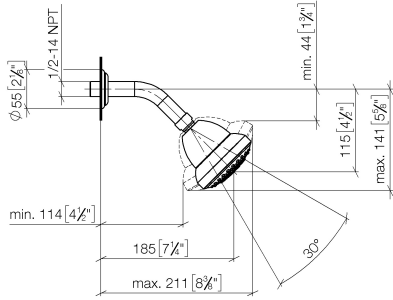

28 508 360

- 200mm projection
- ball-joint pivotable through 30°
- Three settings: PURIFY RAIN, COMPACT SOFT FLOW, COMPACT AQUAPRESSURE FLOW, max. flow rate 9 l/min (at 3 bar)
- Function from: 7 l/min
- with anti-scale system
- spray head Ø 94mm
- rosette Ø 55 mm
- 1/2" connection

Recommended miscellaneous

Concealed wall elbow -

- max. recess depth 163 mm
- min. recess depth 90 mm

35 085 970 90

Recommended miscellaneous

Concealed wall elbow -

- max. recess depth 163 mm
- min. recess depth 90 mm

35 085 970 90

28 508 360

mm [inches]

Flow rate chart

MADISON Shower head - Platinum

MADISON

28 508 360

Spare parts list

No.	Item Number	Name	Quantity used	Delivery time
	09 27 35 003-08	rosette	4	40