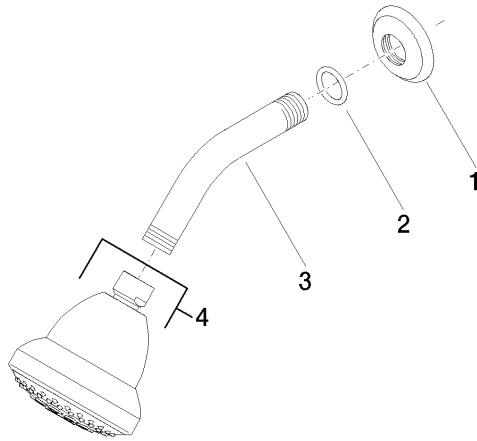

28 508 360

- 200mm projection
- ball-joint pivotable through 30°
- Three settings: PURIFY RAIN, COMPACT SOFT FLOW, COMPACT AQUAPRESSURE FLOW, max. flow rate 9 l/min (at 3 bar)
- Function from: 7 l/min
- with anti-scale system
- spray head Ø 94mm
- rosette Ø 55 mm
- 1/2" connection

Recommended miscellaneous

Concealed wall elbow -

- max. recess depth 163 mm
- min. recess depth 90 mm

35 085 970 90

Recommended miscellaneous

Concealed wall elbow -

- max. recess depth 163 mm
- min. recess depth 90 mm

35 085 970 90

28 508 360

mm [inches]

Flow rate chart

MADISON Shower head - Platinum

MADISON

28 508 360

Spare parts list

No.	Item Number	Name	Quantity used	Delivery time
	09 27 35 003-08	rosette	4	40