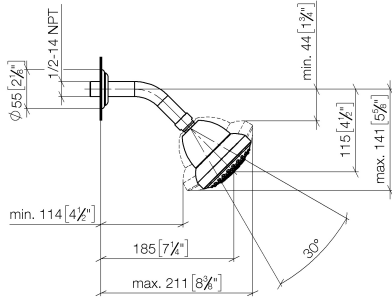

**MADISON Shower head - Durabronss (23kt Gold)**

MADISON

28 508 360

- 200mm projection
- ball-joint pivotable through 30°
- Three settings: PURIFY RAIN, COMPACT SOFT FLOW, COMPACT AQUAPRESSURE FLOW, max. flow rate 9 l/min (at 3 bar)
- Function from: 7 l/min
- with anti-scale system
- spray head Ø 94mm
- rosette Ø 55 mm
- 1/2" connection

**Recommended miscellaneous**

**Concealed wall elbow -**

35 085 970 90

- max. recess depth 163 mm
- min. recess depth 90 mm

28 508 360

mm [inches]

**Flow rate chart**

# MADISON Shower head - Durabronss (23kt Gold)

MADISON

28 508 360

## Spare parts list

No.	Item Number	Name	Quantity used	Delivery time
	09 27 35 003-09	rosette	4	40