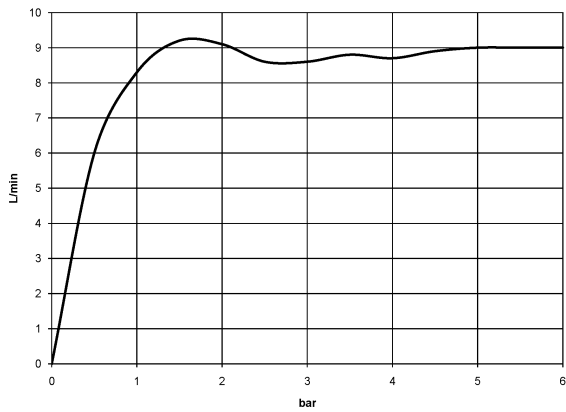

**MADISON Shower head - Durabronss (23kt Gold)**

MADISON

28 508 360

- 200mm projection
- ball-joint pivotable through 30°
- Three settings: PURIFY RAIN, COMPACT SOFT FLOW, COMPACT AQUAPRESSURE FLOW, max. flow rate 9 l/min (at 3 bar)
- Function from: 7 l/min
- with anti-scale system
- spray head Ø 94mm
- rosette Ø 55 mm
- 1/2" connection

**Recommended miscellaneous**

**Concealed wall elbow -**

35 085 970 90

- max. recess depth 163 mm
- min. recess depth 90 mm

28 508 360

mm [inches]

**Flow rate chart**