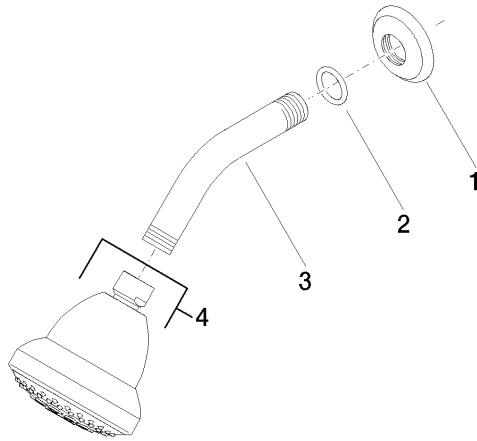

**MADISON Shower head - Durabronss (23kt Gold)**

MADISON

28 508 360

- 200mm projection
- ball-joint pivotable through 30°
- Three settings: PURIFY RAIN, COMPACT SOFT FLOW, COMPACT AQUAPRESSURE FLOW, max. flow rate 9 l/min (at 3 bar)
- Function from: 7 l/min
- with anti-scale system
- spray head Ø 94mm
- rosette Ø 55 mm
- 1/2" connection

**Recommended miscellaneous**

**Concealed wall elbow -**

35 085 970 90

- max. recess depth 163 mm
- min. recess depth 90 mm

28 508 360

mm [inches]

**Flow rate chart**

# MADISON Shower head - Durabronss (23kt Gold)

MADISON

28 508 360