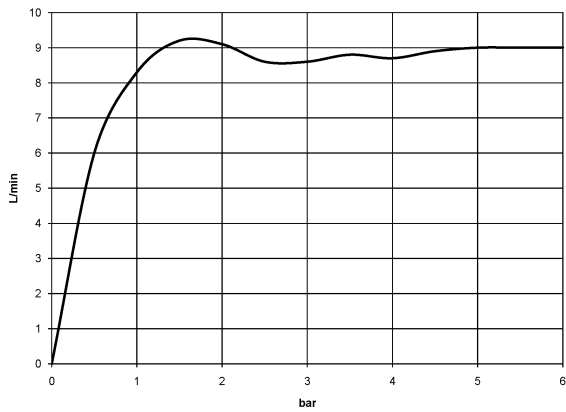

MADISON Shower head - Brushed Durabron (23kt Gold)

MADISON

28 508 360

- 200mm projection
- ball-joint pivotable through 30°
- Three settings: PURIFY RAIN, COMPACT SOFT FLOW, COMPACT AQUAPRESSURE FLOW, max. flow rate 9 l/min (at 3 bar)
- Function from: 7 l/min
- with anti-scale system
- spray head Ø 94mm
- rosette Ø 55 mm
- 1/2" connection

Recommended miscellaneous

- Concealed wall elbow -**
- max. recess depth 163 mm
 - min. recess depth 90 mm

35 085 970 90

Recommended miscellaneous

- Concealed wall elbow -**
- max. recess depth 163 mm
 - min. recess depth 90 mm

35 085 970 90

28 508 360

mm [inches]

Flow rate chart

28 508 360

MADISON Shower head - Brushed Durabronz (23kt Gold)

MADISON

28 508 360