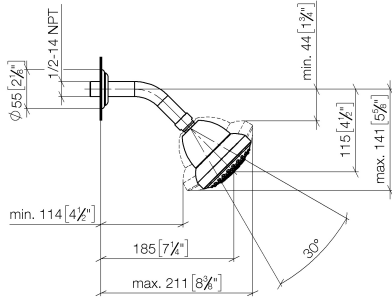

MADISON Shower head - Brushed Durabron (23kt Gold)

MADISON

28 508 360

- 200mm projection
- ball-joint pivotable through 30°
- Three settings: PURIFY RAIN, COMPACT SOFT FLOW, COMPACT AQUAPRESSURE FLOW, max. flow rate 9 l/min (at 3 bar)
- Function from: 7 l/min
- with anti-scale system
- spray head Ø 94mm
- rosette Ø 55 mm
- 1/2" connection

Recommended miscellaneous

- Concealed wall elbow -**
- max. recess depth 163 mm
 - min. recess depth 90 mm

35 085 970 90

Recommended miscellaneous

- Concealed wall elbow -**
- max. recess depth 163 mm
 - min. recess depth 90 mm

35 085 970 90

28 508 360

mm [inches]

Flow rate chart

28 508 360

MADISON Shower head - Brushed Durabronz (23kt Gold)

MADISON

28 508 360

Spare parts list

No.	Item Number	Name	Quantity used	Delivery time
	09 27 35 003-28	rosette	4	60