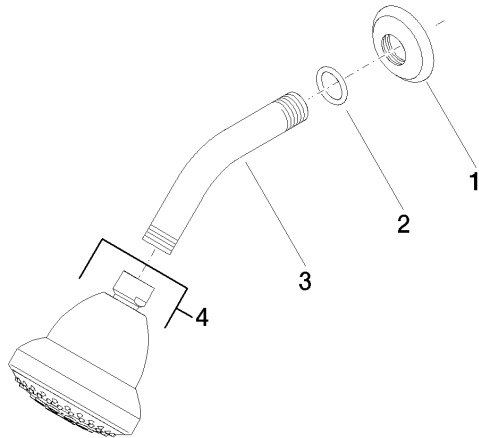

MADISON Shower head - Brushed Durabron (23kt Gold)

MADISON

28 508 360

- 200mm projection
- ball-joint pivotable through 30°
- Three settings: PURIFY RAIN, COMPACT SOFT FLOW, COMPACT AQUAPRESSURE FLOW, max. flow rate 9 l/min (at 3 bar)
- Function from: 7 l/min
- with anti-scale system
- spray head Ø 94mm
- rosette Ø 55 mm
- 1/2" connection

Recommended miscellaneous

- Concealed wall elbow -**
- max. recess depth 163 mm
 - min. recess depth 90 mm

35 085 970 90

Recommended miscellaneous

- Concealed wall elbow -**
- max. recess depth 163 mm
 - min. recess depth 90 mm

35 085 970 90

28 508 360

mm [inches]

Flow rate chart

28 508 360

MADISON Shower head - Brushed Durabronz (23kt Gold)

MADISON

28 508 360

Spare parts list

No.	Item Number	Name	Quantity used	Delivery time
	09 27 35 003-28	rosette	4	60