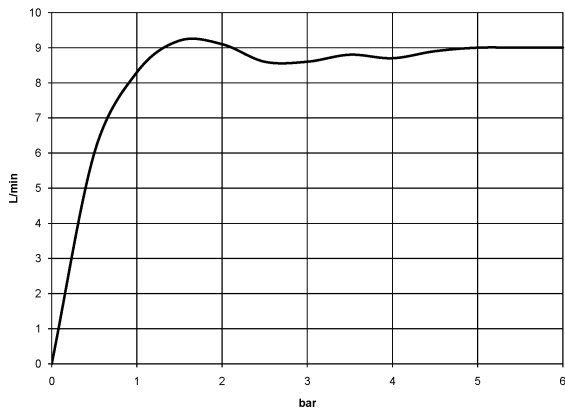

Recommended miscellaneous

- Concealed wall elbow -**
- max. recess depth 163 mm
 - min. recess depth 90 mm

35 085 970 90

Recommended miscellaneous

- Concealed wall elbow -**
- max. recess depth 163 mm
 - min. recess depth 90 mm

35 085 970 90

28 508 360

mm [inches]

Flow rate chart

MADISON Shower head - Brushed Dark Platinum

MADISON

28 508 360

Spare parts list