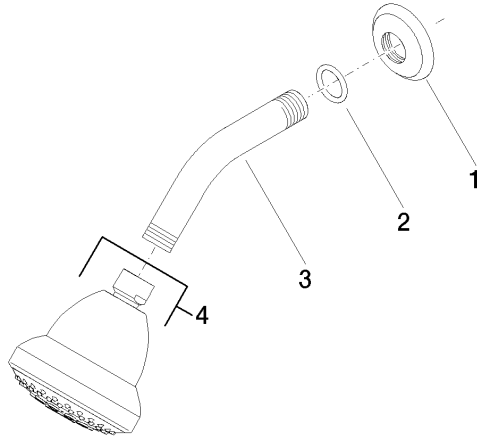

28 508 360

- 200mm projection
- ball-joint pivotable through 30°
- Three settings: PURIFY RAIN, COMPACT SOFT FLOW, COMPACT AQUAPRESSURE FLOW, max. flow rate 9 l/min (at 3 bar)
- Function from: 7 l/min
- with anti-scale system
- spray head Ø 94mm
- rosette Ø 55 mm
- 1/2" connection

Recommended miscellaneous

- Concealed wall elbow -**
- max. recess depth 163 mm
 - min. recess depth 90 mm

35 085 970 90

Recommended miscellaneous

- Concealed wall elbow -**
- max. recess depth 163 mm
 - min. recess depth 90 mm

35 085 970 90

28 508 360

mm [inches]

Flow rate chart

MADISON Shower head - Brushed Dark Platinum

MADISON

28 508 360

Spare parts list