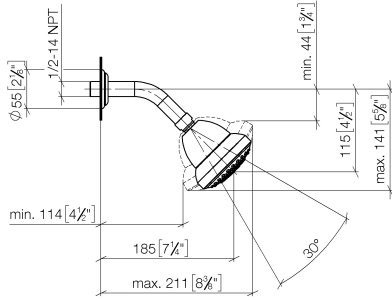

28 508 360

- 200mm projection
- ball-joint pivotable through 30°
- Three settings: PURIFY RAIN, COMPACT SOFT FLOW, COMPACT AQUAPRESSURE FLOW, max. flow rate 9 l/min (at 3 bar)
- Function from: 7 l/min
- with anti-scale system
- spray head Ø 94mm
- rosette Ø 55 mm
- 1/2" connection

Recommended miscellaneous

- Concealed wall elbow -**
- max. recess depth 163 mm
 - min. recess depth 90 mm

35 085 970 90

Recommended miscellaneous

- Concealed wall elbow -**
- max. recess depth 163 mm
 - min. recess depth 90 mm

35 085 970 90

28 508 360

mm [inches]

Flow rate chart

MADISON Shower head - Brushed Dark Platinum

MADISON

28 508 360

Spare parts list