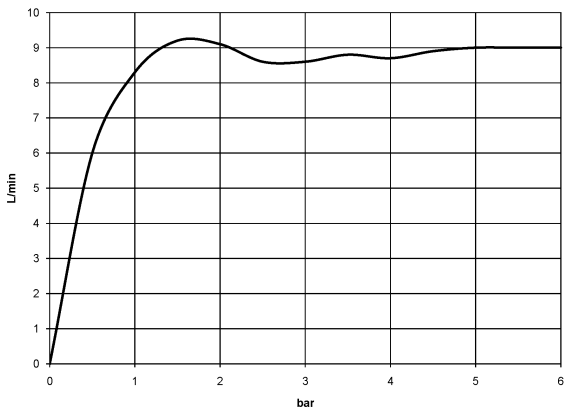

28 508 710

- 200mm projection
- ball-joint pivotable through 30°
- Three settings: PURIFY RAIN, COMPACT SOFT FLOW, COMPACT AQUAPRESSURE FLOW, max. flow rate 9 l/min (at 3 bar)
- with anti-scale system
- spray head Ø 92mm
- rosette 78 x 55 mm
- 1/2" connection
- Function from: 7 l/min

	Chrome	28 508 710-00
	Chrome	28 508 710-00 0010
	Brushed Platinum	28 508 710-06 0010
	Brushed Platinum	28 508 710-06

Recommended miscellaneous

- Concealed wall elbow -** 35 085 970 90
- max. recess depth 163 mm
  - min. recess depth 90 mm

28 508 710

mm [inches]

**Flow rate chart**