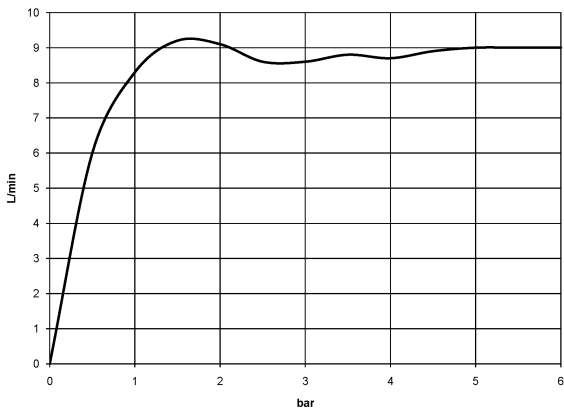

LULU Shower head - Brushed Platinum

LULU

28 508 710

- 200mm projection
- ball-joint pivotable through 30°
- Three settings: PURIFY RAIN, COMPACT SOFT FLOW, COMPACT AQUAPRESSURE FLOW, max. flow rate 9 l/min (at 3 bar)
- with anti-scale system
- spray head Ø 92mm
- rosette 78 x 55 mm
- 1/2" connection
- Function from: 7 l/min

	Brushed Platinum	28 508 710-06
	Chrome	28 508 710-00 0010
	Chrome	28 508 710-00
	Brushed Platinum	28 508 710-06 0010

Recommended miscellaneous

- Concealed wall elbow -** 35 085 970 90
- max. recess depth 163 mm
 - min. recess depth 90 mm

28 508 710

mm [inches]

Flow rate chart

LULU Shower head - Brushed Platinum

LULU

28 508 710

Spare parts list

No.	Item Number	Name	Quantity used	Delivery time
	09 27 71 004-06	rosette	5	10