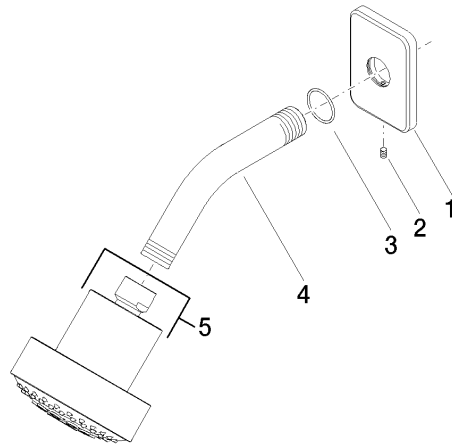

LULU Shower head - Brushed Platinum

LULU

28 508 710

- 200mm projection
- ball-joint pivotable through 30°
- Three settings: PURIFY RAIN, COMPACT SOFT FLOW, COMPACT AQUAPRESSURE FLOW, max. flow rate 9 l/min (at 3 bar)
- with anti-scale system
- spray head Ø 92mm
- rosette 78 x 55 mm
- 1/2" connection
- Function from: 7 l/min

	Brushed Platinum	28 508 710-06
	Chrome	28 508 710-00 0010
	Chrome	28 508 710-00
	Brushed Platinum	28 508 710-06 0010

Recommended miscellaneous

- Concealed wall elbow -** 35 085 970 90
- max. recess depth 163 mm
 - min. recess depth 90 mm

28 508 710

mm [inches]

Flow rate chart

LULU Shower head - Brushed Platinum

LULU

28 508 710

Spare parts list

No.	Item Number	Name	Quantity used	Delivery time
	09 27 71 004-06	rosette	5	10