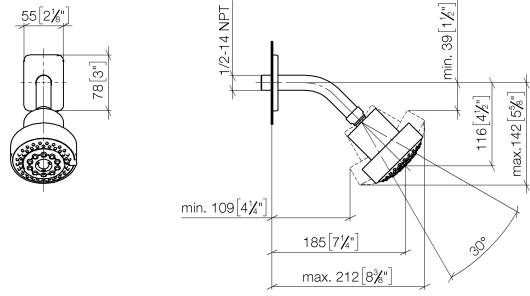

LULU Shower head - Brushed Platinum

LULU

28 508 710

- 200mm projection
- ball-joint pivotable through 30°
- Three settings: PURIFY RAIN, COMPACT SOFT FLOW, COMPACT AQUAPRESSURE FLOW, max. flow rate 9 l/min (at 3 bar)
- with anti-scale system
- spray head Ø 92mm
- rosette 78 x 55 mm
- 1/2" connection
- Function from: 7 l/min

	Brushed Platinum	28 508 710-06
	Chrome	28 508 710-00 0010
	Chrome	28 508 710-00
	Brushed Platinum	28 508 710-06 0010

Recommended miscellaneous

- Concealed wall elbow -** 35 085 970 90
- max. recess depth 163 mm
 - min. recess depth 90 mm

28 508 710

mm [inches]

Flow rate chart

LULU Shower head - Brushed Platinum

LULU

28 508 710

Spare parts list

No.	Item Number	Name	Quantity used	Delivery time
	09 27 71 004-06	rosette	5	10