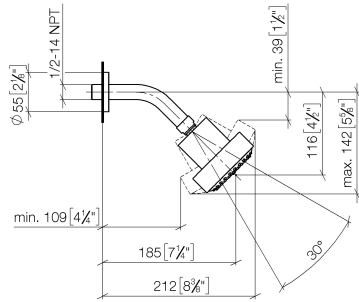

Shower head FlowReduce - Platinum

TARA

28 508 979

- 200mm projection
- ball-joint pivotable through 30°
- Three settings: PURIFY RAIN, COMPACT SOFT FLOW, COMPACT AQUAPRESSURE FLOW, max. flow rate 6.8 l/min (at 3 bar)
- with anti-scale system
- spray head Ø 92mm
- rosette Ø 55 mm
- 1/2" connection
- This product can help a building meet the requirements of Green Building Rating Systems, e.g. LEED®, BREEAM®, DGNB

Fits: TARA, LISSÉ, VAIA, META

| | | |
|--|-------------------------------|--------------------|
|  | Platinum | 28 508 979-08 0010 |
|  | Chrome | 28 508 979-00 0010 |
|  | Chrome | 28 508 979-00 |
|  | Brushed Platinum | 28 508 979-06 0010 |
|  | Brushed Platinum | 28 508 979-06 |
|  | Platinum | 28 508 979-08 |
|  | Dark Chrome | 28 508 979-19 0010 |
|  | Dark Chrome | 28 508 979-19 |
|  | Light Gold | 28 508 979-26 0010 |
|  | Light Gold | 28 508 979-26 |
|  | Brushed Light Gold | 28 508 979-27 0010 |
|  | Brushed Light Gold | 28 508 979-27 |
|  | Brushed Durabrass (23kt Gold) | 28 508 979-28 0010 |
|  | Brushed Durabrass (23kt Gold) | 28 508 979-28 |
|  | Matte Black | 28 508 979-33 0010 |
|  | Matte Black | 28 508 979-33 |
|  | Brushed Bronze | 28 508 979-42 0010 |
|  | Brushed Bronze | 28 508 979-42 |
|  | Brushed Champagne (22kt Gold) | 28 508 979-46 0010 |
|  | Brushed Champagne (22kt Gold) | 28 508 979-46 |
|  | Champagne (22kt Gold) | 28 508 979-47 0010 |
|  | Champagne (22kt Gold) | 28 508 979-47 |
|  | Brushed Chrome | 28 508 979-93 0010 |
|  | Brushed Chrome | 28 508 979-93 |
|  | Brushed Dark Platinum | 28 508 979-99 0010 |
|  | Brushed Dark Platinum | 28 508 979-99 |

Shower head FlowReduce - Platinum

TARA

28 508 979

28 508 979

mm [inches]

Flow rate chart

Codes & Standards

ASME A112.18.1