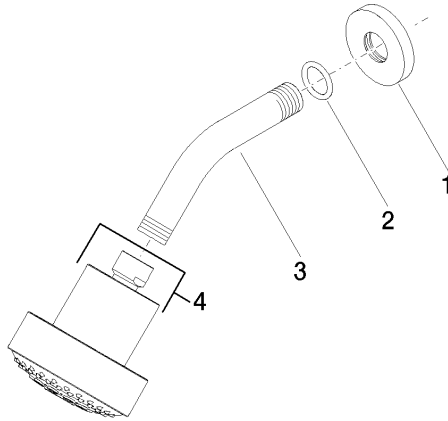

Shower head FlowReduce - Platinum

TARA

28 508 979

- 200mm projection
- ball-joint pivotable through 30°
- Three settings: PURIFY RAIN, COMPACT SOFT FLOW, COMPACT AQUAPRESSURE FLOW, max. flow rate 6.8 l/min (at 3 bar)
- with anti-scale system
- spray head Ø 92mm
- rosette Ø 55 mm
- 1/2" connection
- This product can help a building meet the requirements of Green Building Rating Systems, e.g. LEED®, BREEAM®, DGNB

Parts for other
finishes can be found
here: [Chrome](#)

Shower head FlowReduce - Platinum

TARA

28 508 979

Spare parts list

Product version up to 5/15/2020

Product version from 5/15/2020

| No. | Item Number | Name | Quantity used | Delivery time |
|-----|-----------------|---------|---------------|---------------|
| | 09 27 22 003-08 | rosette | 4 | 40 |