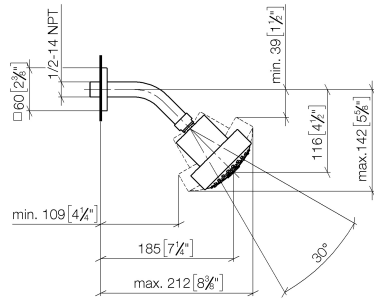

**Shower head - Brushed Durabron (23kt Gold)**

IMO

28 508 980

- 200mm projection
- ball-joint pivotable through 30°
- Three settings: PURIFY RAIN, COMPACT SOFT FLOW, COMPACT AQUAPRESSURE FLOW, max. flow rate 9 l/min (at 3 bar)
- Function from: 7 l/min
- with anti-scale system
- spray head Ø 92mm
- rosette 60 x 60 mm
- 1/2" connection

## Shower head - Brushed Durabross (23kt Gold)

IMO

28 508 980

### Recommended miscellaneous

**Concealed wall elbow -**

- max. recess depth 163 mm
- min. recess depth 90 mm

35 085 970 90

28 508 980

mm [inches]

Flow rate chart

28 508 980

## Shower head - Brushed Durabrass (23kt Gold)

IMO

28 508 980