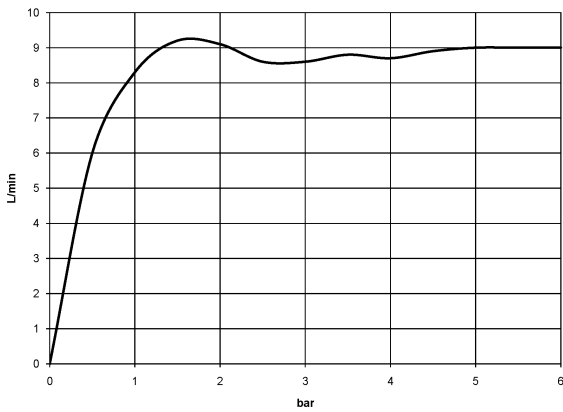

**Shower head - Brushed Durabron (23kt Gold)**

IMO

28 508 980

- 200mm projection
- ball-joint pivotable through 30°
- Three settings: PURIFY RAIN, COMPACT SOFT FLOW, COMPACT AQUAPRESSURE FLOW, max. flow rate 9 l/min (at 3 bar)
- Function from: 7 l/min
- with anti-scale system
- spray head Ø 92mm
- rosette 60 x 60 mm
- 1/2" connection

### Recommended miscellaneous

**Concealed wall elbow -**

- max. recess depth 163 mm
- min. recess depth 90 mm

35 085 970 90

28 508 980

mm [inches]

Flow rate chart

28 508 980