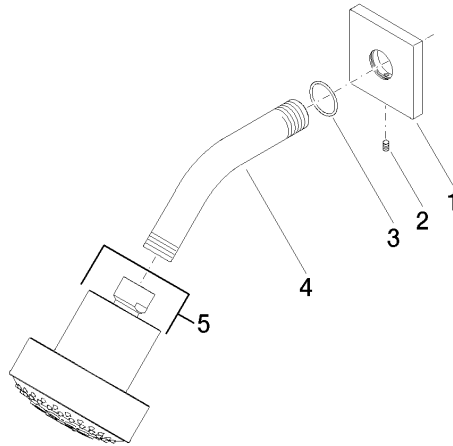

**Shower head - Brushed Durabron (23kt Gold)**

IMO

28 508 980

- 200mm projection
- ball-joint pivotable through 30°
- Three settings: PURIFY RAIN, COMPACT SOFT FLOW, COMPACT AQUAPRESSURE FLOW, max. flow rate 9 l/min (at 3 bar)
- Function from: 7 l/min
- with anti-scale system
- spray head Ø 92mm
- rosette 60 x 60 mm
- 1/2" connection

## Shower head - Brushed Durabross (23kt Gold)

IMO

28 508 980

### Recommended miscellaneous

**Concealed wall elbow -**

- max. recess depth 163 mm
- min. recess depth 90 mm

35 085 970 90

28 508 980

mm [inches]

Flow rate chart

28 508 980

## Shower head - Brushed Durabrass (23kt Gold)

IMO

28 508 980