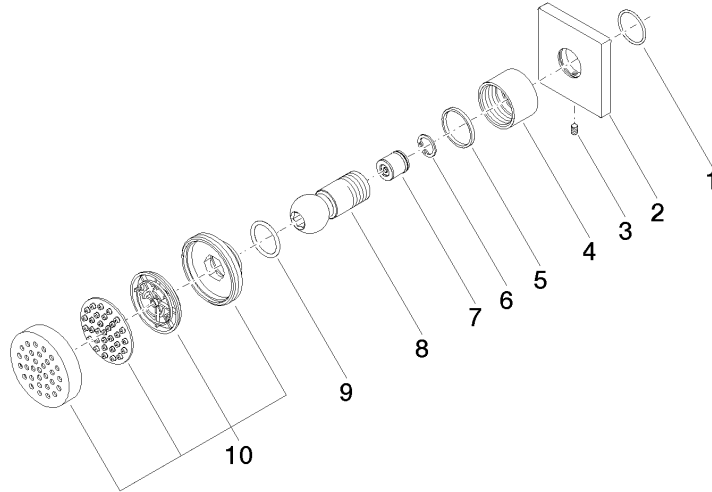

Product version from 3/10/2014

Body spray without volume control FlowReduce - Chrome

IMO

28 518 782

Spare parts list

Product version from 3/10/2014

No.	Item Number	Name	Quantity used	Delivery time
	09 14 10 098 90	seal	10	2