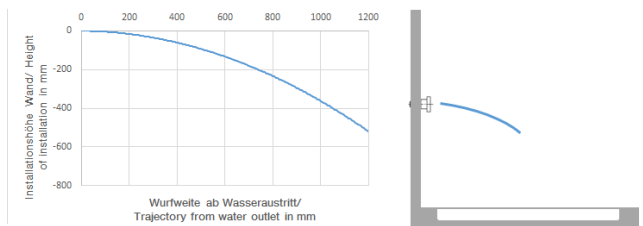

Body spray without volume control FlowReduce - Chrome

IMO

28 518 782

Fits: IMO, MEM, CL.1, CYO

- spray head Ø 55mm
- ball-joint pivotable through 25° (in any direction)
- rain flow
- anti-scale system
- rosette 60 x 60 mm
- 1/2" connection
- max. flow 5 l/min
- WRAS 1809018
- This product can help a building meet the requirements of Green Building Rating Systems, e.g. LEED®, BREEAM®, DGNB

Recommended miscellaneous

Concealed wall elbow -

35 085 970 90

- max. recess depth 163 mm
- min. recess depth 90 mm

28 518 782

mm [inches]

Flow rate chart

Trajectory diagram