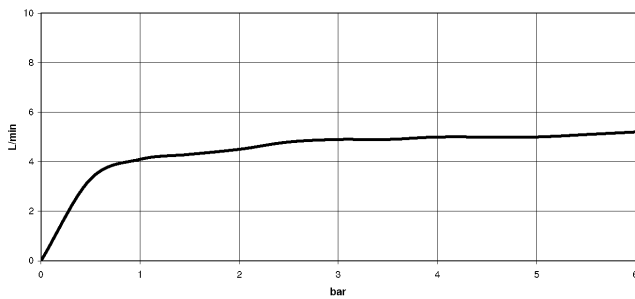

Body spray without volume control FlowReduce - Chrome

IMO

28 518 782

Fits: IMO, MEM, CL.1, CYO

- spray head Ø 55mm
- ball-joint pivotable through 25° (in any direction)
- rain flow
- anti-scale system
- rosette 60 x 60 mm
- 1/2" connection
- max. flow 5 l/min
- WRAS 1809018
- This product can help a building meet the requirements of Green Building Rating Systems, e.g. LEED®, BREEAM®, DGNB

Recommended miscellaneous

Concealed wall elbow -

35 085 970 90

- max. recess depth 163 mm
- min. recess depth 90 mm

28 518 782

mm [inches]

Flow rate chart

Trajectory diagram