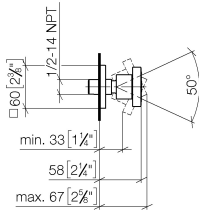

Body spray without volume control FlowReduce - Chrome

IMO

28 518 782

Fits: IMO, MEM, CL.1, CYO

- spray head Ø 55mm
- ball-joint pivotable through 25° (in any direction)
- rain flow
- anti-scale system
- rosette 60 x 60 mm
- 1/2" connection
- max. flow 5 l/min
- WRAS 1809018
- This product can help a building meet the requirements of Green Building Rating Systems, e.g. LEED®, BREEAM®, DGNB

Recommended miscellaneous

Concealed wall elbow -

35 085 970 90

- max. recess depth 163 mm
- min. recess depth 90 mm

28 518 782

mm [inches]

Flow rate chart

Trajectory diagram