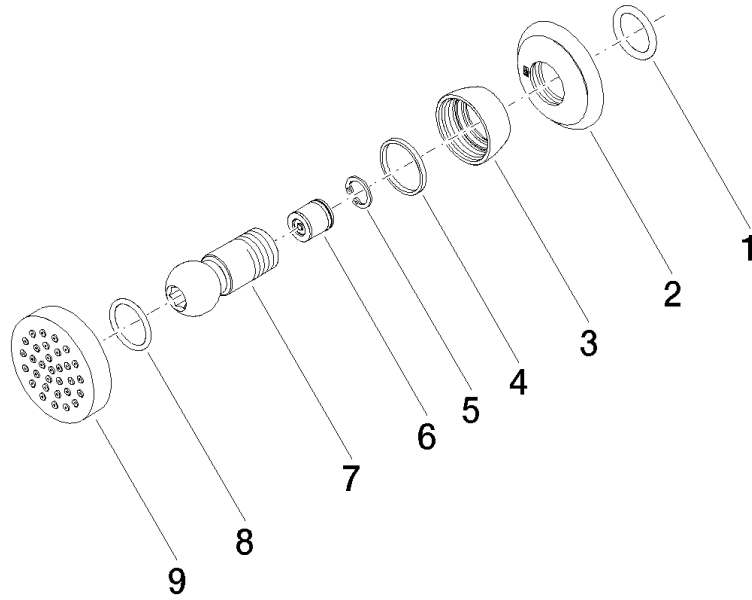

28 528 360

- spray head Ø 55mm
- ball-joint pivotable through 25° (in any direction)
- HORIZONTAL RAIN, max. flow rate 7 l/min (at 3 bar)
- rosette Ø 55 mm
- 1/2" connection

	Chrome	28 528 360-00
	Brushed Platinum	28 528 360-06
	Platinum	28 528 360-08
	Durabress (23kt Gold)	28 528 360-09
	Brushed Durabress (23kt Gold)	28 528 360-28
	Brushed Dark Platinum	28 528 360-99

Recommended miscellaneous

Concealed wall elbow -

35 085 970 90

- max. recess depth 163 mm
- min. recess depth 90 mm

28 528 360

mm [inches]

Flow rate chart

Codes & Standards

DIN 4109

ISO 3822

Scottish Water
Byelaws

UK Water Supply
Regulations

Ü-Zeichen

MADISON Body spray without volume control - Chrome

MADISON

28 528 360

Certificates

LGA_38

WRAS_240602

MADISON Body spray without volume control - Chrome

MADISON

28 528 360

Spare parts list

No.	Item Number	Name	Quantity used	Delivery time
	90 14 10 026 00 90	seal	9	2