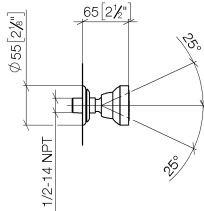

28 528 360

- spray head Ø 55mm
- ball-joint pivotable through 25° (in any direction)
- HORIZONTAL RAIN, max. flow rate 7 l/min (at 3 bar)
- rosette Ø 55 mm
- 1/2" connection

	Chrome	28 528 360-00
	Brushed Platinum	28 528 360-06
	Platinum	28 528 360-08
	Durabress (23kt Gold)	28 528 360-09
	Brushed Durabress (23kt Gold)	28 528 360-28
	Brushed Dark Platinum	28 528 360-99

Recommended miscellaneous

Concealed wall elbow -

35 085 970 90

- max. recess depth 163 mm
- min. recess depth 90 mm

28 528 360

mm [inches]

Flow rate chart

Codes & Standards

DIN 4109

ISO 3822

Scottish Water
Byelaws

UK Water Supply
Regulations

Ü-Zeichen

MADISON Body spray without volume control - Chrome

MADISON

28 528 360

Certificates

LGA_38

WRAS_240602

MADISON Body spray without volume control - Chrome

MADISON

28 528 360

Spare parts list

No.	Item Number	Name	Quantity used	Delivery time
	90 14 10 026 00 90	seal	9	2