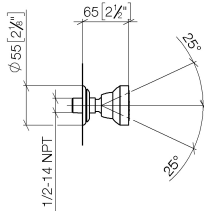

28 528 360

- spray head Ø 55mm
- ball-joint pivotable through 25° (in any direction)
- HORIZONTAL RAIN, max. flow rate 7 l/min (at 3 bar)
- rosette Ø 55 mm
- 1/2" connection

	Brushed Durabronz (23kt Gold)	28 528 360-28
	Chrome	28 528 360-00
	Brushed Platinum	28 528 360-06
	Platinum	28 528 360-08
	Durabronz (23kt Gold)	28 528 360-09
	Brushed Dark Platinum	28 528 360-99

Recommended miscellaneous

Concealed wall elbow -

35 085 970 90

- max. recess depth 163 mm
- min. recess depth 90 mm

28 528 360

mm [inches]

Flow rate chart

Codes & Standards