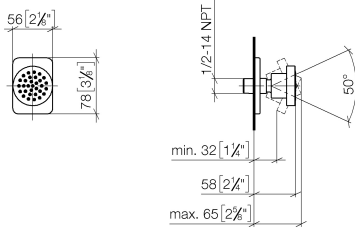

28 528 710

- spray head Ø 55mm
- ball-joint pivotable through 25° (in any direction)
- HORIZONTAL RAIN, max. flow rate 7 l/min (at 3 bar)
- anti-scale system
- rosette 78 x 55 mm
- 1/2" connection

	Chrome	28 528 710-00
	Brushed Platinum	28 528 710-06

To be provided by the customer. Zigbee Gateway!

Recommended miscellaneous

- Concealed wall elbow -** 35 085 970 90
- max. recess depth 163 mm
 - min. recess depth 90 mm

28 528 710

mm [inches]

Flow rate chart

Codes & Standards

DIN 4109

ISO 3822

Ü-Zeichen

LULU Body spray without volume control - Chrome

LULU

28 528 710

Certificates

LGA_38

LULU Body spray without volume control - Chrome

LULU

28 528 710

Spare parts list

No.	Item Number	Name	Quantity used	Delivery time
	09 14 10 098 90	seal	10	2