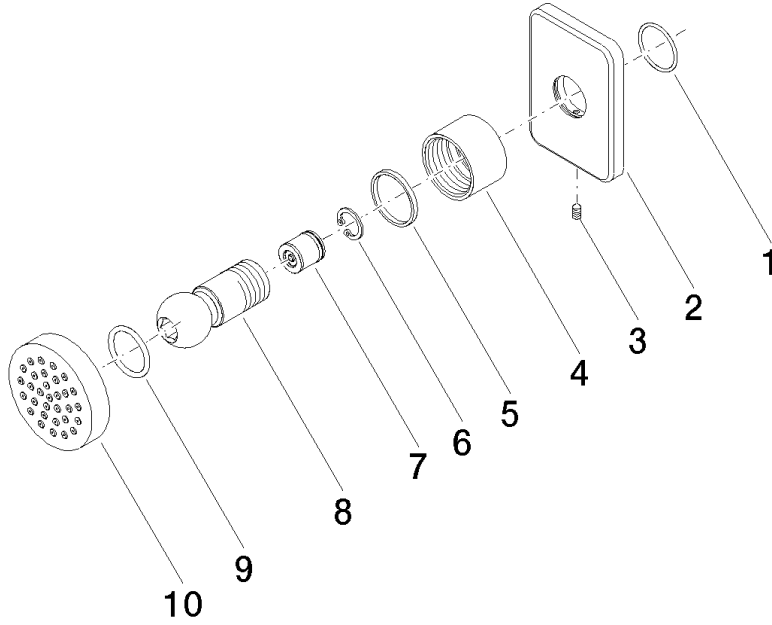

28 528 710

- spray head Ø 55mm
- ball-joint pivotable through 25° (in any direction)
- HORIZONTAL RAIN, max. flow rate 7 l/min (at 3 bar)
- anti-scale system
- rosette 78 x 55 mm
- 1/2" connection

	Chrome	28 528 710-00
	Brushed Platinum	28 528 710-06

To be provided by the customer. Zigbee Gateway!

Recommended miscellaneous

- Concealed wall elbow -** 35 085 970 90
- max. recess depth 163 mm
 - min. recess depth 90 mm

28 528 710

mm [inches]

Flow rate chart

Codes & Standards

DIN 4109

ISO 3822

Ü-Zeichen

LULU Body spray without volume control - Chrome

LULU

28 528 710

Certificates

LGA_38

LULU Body spray without volume control - Chrome

LULU

28 528 710

Spare parts list

No.	Item Number	Name	Quantity used	Delivery time
	09 14 10 098 90	seal	10	2