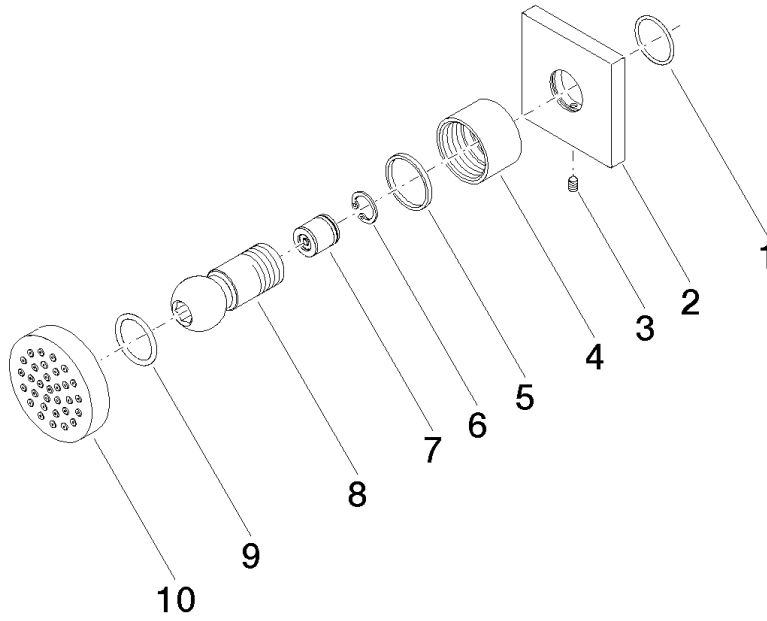

Product version from 6/1/2024