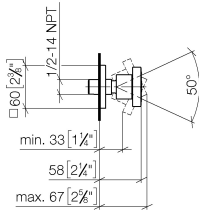

Body spray without volume control - Chrome

IMO

28 528 782

- spray head Ø 55mm
- ball-joint pivotable through 25° (in any direction)
- HORIZONTAL RAIN, max. flow rate 7 l/min (at 3 bar)
- anti-scale system
- rosette 60 x 60 mm
- 1/2" connection

Recommended miscellaneous

Concealed wall elbow -

35 085 970 90

- max. recess depth 163 mm
- min. recess depth 90 mm

28 528 782

mm [inches]

Flow rate chart

Codes & Standards