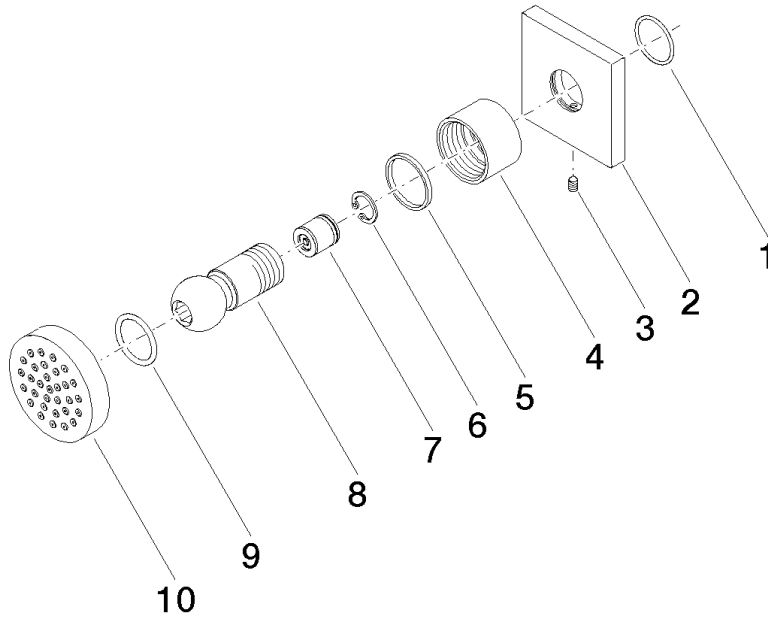

Body spray without volume control - Champagne (22kt Gold)

IMO

28 528 782

- spray head Ø 55mm
- ball-joint pivotable through 25° (in any direction)
- HORIZONTAL RAIN, max. flow rate 7 l/min (at 3 bar)
- anti-scale system
- rosette 60 x 60 mm
- 1/2" connection

Recommended miscellaneous

- Concealed wall elbow -** 35 085 970 90
- max. recess depth 163 mm
 - min. recess depth 90 mm

28 528 782

mm [inches]

Flow rate chart

Codes & Standards

DIN 4109

ISO 3822

Scottish Water
Byelaws

UK Water Supply
Regulations

Ü-Zeichen

Body spray without volume control - Champagne (22kt Gold)

IMO

28 528 782

Certificates

LGA_38

WRAS_240602

Product version from 6/1/2024

Body spray without volume control - Champagne (22kt Gold)

IMO

28 528 782

Spare parts list

Product version from 6/1/2024

No.	Item Number	Name	Quantity used	Delivery time
	09 14 10 098 90	seal	10	2