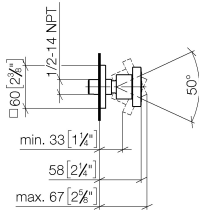

Body spray without volume control - Champagne (22kt Gold)

IMO

28 528 782

- spray head Ø 55mm
- ball-joint pivotable through 25° (in any direction)
- HORIZONTAL RAIN, max. flow rate 7 l/min (at 3 bar)
- anti-scale system
- rosette 60 x 60 mm
- 1/2" connection

Recommended miscellaneous

- Concealed wall elbow -** 35 085 970 90
- max. recess depth 163 mm
 - min. recess depth 90 mm

28 528 782

mm [inches]

Flow rate chart

Codes & Standards

DIN 4109

ISO 3822