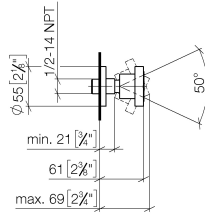

**Body spray without volume control - Chrome**

TARA

28 528 979

- spray head Ø 55mm
- ball-joint pivotable through 25° (in any direction)
- HORIZONTAL RAIN, max. flow rate 7 l/min (at 3 bar)
- with anti-scale system
- rosette Ø 55 mm
- 1/2" connection

**Recommended miscellaneous**

- Concealed wall elbow -** 35 085 970 90
- max. recess depth 163 mm
  - min. recess depth 90 mm

28 528 979

mm [inches]

### Flow rate chart