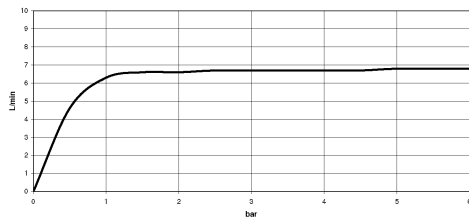

**Body spray without volume control - Chrome**

TARA

28 528 979

- spray head Ø 55mm
- ball-joint pivotable through 25° (in any direction)
- HORIZONTAL RAIN, max. flow rate 7 l/min (at 3 bar)
- with anti-scale system
- rosette Ø 55 mm
- 1/2" connection

**Recommended miscellaneous**

- Concealed wall elbow -** 35 085 970 90
- max. recess depth 163 mm
  - min. recess depth 90 mm

28 528 979

mm [inches]

### Flow rate chart