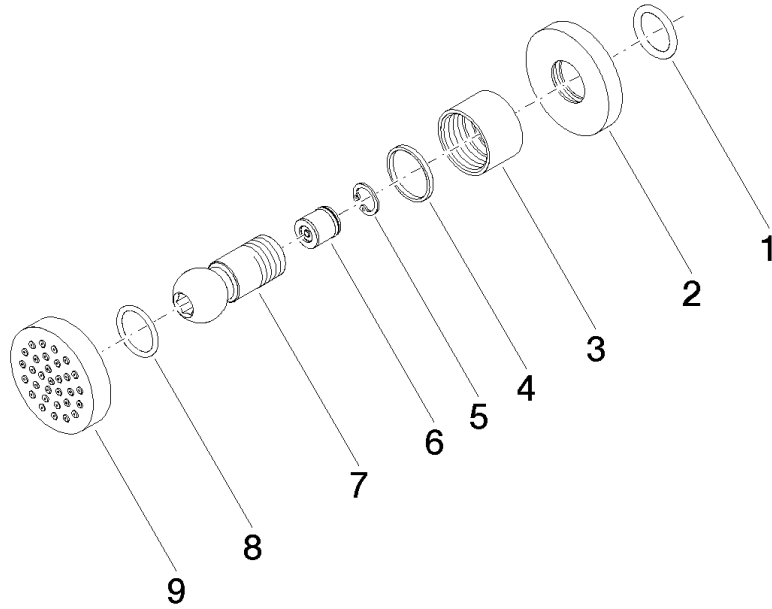

**Body spray without volume control - Chrome**

TARA

28 528 979

- spray head Ø 55mm
- ball-joint pivotable through 25° (in any direction)
- HORIZONTAL RAIN, max. flow rate 7 l/min (at 3 bar)
- with anti-scale system
- rosette Ø 55 mm
- 1/2" connection

## Body spray without volume control - Chrome

---

TARA

28 528 979

Certificates

---

LGA\_38

Product version from 10/1/2023

Body spray without volume control - Chrome

TARA

28 528 979

**Spare parts list**

**Product version from 10/1/2023**

No.	Item Number	Name	Quantity used	Delivery time
	90 14 10 026 00 90	seal	9	2