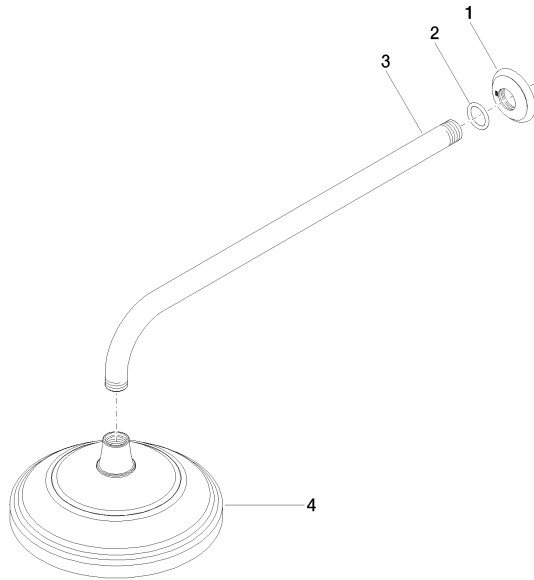

MADISON Rain shower with wall fixing FlowReduce 200 mm - Brushed Durabron (23kt Gold)

MADISON

28 544 977

- 435mm projection
- rain shower Ø 200 mm
- rain flow
- max. flow 7 l/min
- Function from: 6.5 l/min
- rosette Ø 55 mm
- 1/2" connection
- with anti-scale system
- This product can help a building meet the requirements of Green Building Rating Systems, e.g. LEED®, BREEAM®, DGNB

	Brushed Durabron (23kt Gold)	28 544 977-28
	Chrome	28 544 977-00
	Brushed Platinum	28 544 977-06
	Platinum	28 544 977-08
	Durabron (23kt Gold)	28 544 977-09
	Brushed Dark Platinum	28 544 977-99

**MADISON Rain shower with wall fixing FlowReduce 200 mm - Brushed
Durabronz (23kt Gold)**

MADISON

28 544 977

Certificates

LGA_38

MADISON Rain shower with wall fixing FlowReduce 200 mm - Brushed
Durabronz (23kt Gold)

MADISON

28 544 977

Parts for other
finishes can be found
here: [Chrome](#)

MADISON Rain shower with wall fixing FlowReduce 200 mm - Brushed
Durabronz (23kt Gold)

MADISON

28 544 977

Spare parts list

No.	Item Number	Name	Quantity used	Delivery time
	09 27 35 003-28	rosette	4	60