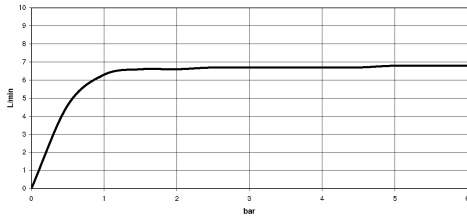

MADISON Rain shower with wall fixing FlowReduce 200 mm - Brushed Durabron (23kt Gold)

MADISON

28 544 977

- 435mm projection
- rain shower Ø 200 mm
- rain flow
- max. flow 7 l/min
- Function from: 6.5 l/min
- rosette Ø 55 mm
- 1/2" connection
- with anti-scale system
- This product can help a building meet the requirements of Green Building Rating Systems, e.g. LEED®, BREEAM®, DGNB

	Brushed Durabron (23kt Gold)	28 544 977-28
	Chrome	28 544 977-00
	Brushed Platinum	28 544 977-06
	Platinum	28 544 977-08
	Durabron (23kt Gold)	28 544 977-09
	Brushed Dark Platinum	28 544 977-99

**MADISON Rain shower with wall fixing FlowReduce 200 mm - Brushed
Durabronz (23kt Gold)**

MADISON

28 544 977
mm [inches]

Flow rate chart

Codes & Standards

DIN 4109

ISO 3822

Ü-Zeichen

MADISON Rain shower with wall fixing FlowReduce 200 mm - Brushed
Durabronz (23kt Gold)