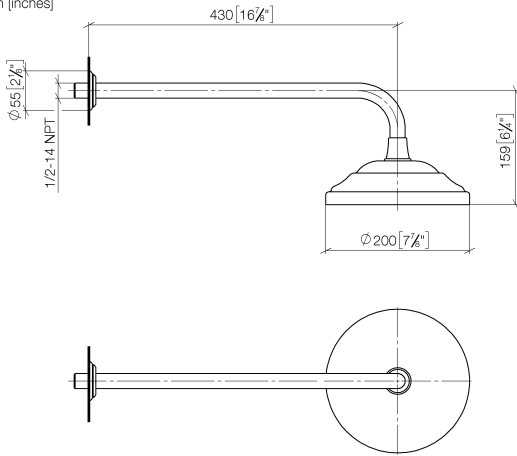

MADISON Rain shower with wall fixing FlowReduce 200 mm - Brushed Durabron (23kt Gold)

MADISON

28 544 977

- 435mm projection
- rain shower Ø 200 mm
- rain flow
- max. flow 7 l/min
- Function from: 6.5 l/min
- rosette Ø 55 mm
- 1/2" connection
- with anti-scale system
- This product can help a building meet the requirements of Green Building Rating Systems, e.g. LEED®, BREEAM®, DGNB

	Brushed Durabron (23kt Gold)	28 544 977-28
	Chrome	28 544 977-00
	Brushed Platinum	28 544 977-06
	Platinum	28 544 977-08
	Durabron (23kt Gold)	28 544 977-09
	Brushed Dark Platinum	28 544 977-99

**MADISON Rain shower with wall fixing FlowReduce 200 mm - Brushed
Durabronz (23kt Gold)**

MADISON

28 544 977
mm [inches]

Flow rate chart

Codes & Standards

DIN 4109

ISO 3822

Ü-Zeichen

MADISON Rain shower with wall fixing FlowReduce 200 mm - Brushed
Durabronz (23kt Gold)

MADISON Rain shower with wall fixing FlowReduce 200 mm - Brushed
Durabronz (23kt Gold)

MADISON

28 544 977

Spare parts list

No.	Item Number	Name	Quantity used	Delivery time
	09 27 35 003-28	rosette	4	60