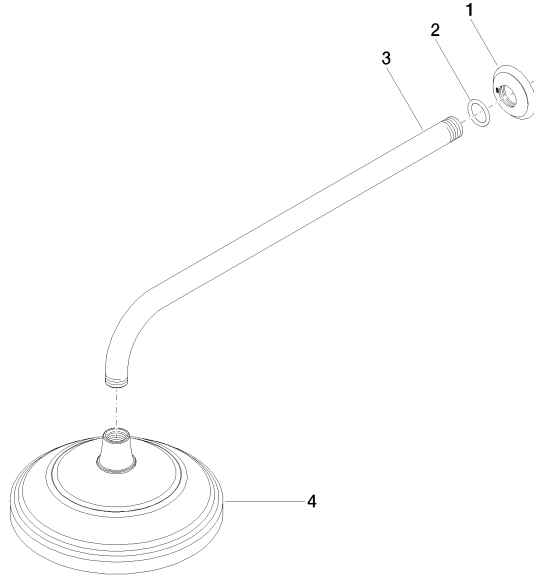

MADISON Rain shower with wall fixing 200 mm - Platinum

28 545 977 Product version from 12/5/2019

- 435mm projection
- rain shower Ø 200 mm
- PURE RAIN, max. flow rate 14 l/min (at 3 bar)
- Function from: 8 l/min
- rosette Ø 55 mm
- 1/2" connection
- with anti-scale system

Recommended miscellaneous

- Concealed wall elbow -**
- max. recess depth mm
 - min. recess depth mm

35 085 970 90

MADISON Rain shower with wall fixing 200 mm - Platinum

28 545 977 Product version from 12/5/2019

Flow rate chart

Codes & Standards

DIN 4109

EN 1112

ISO 3822

Ü-Zeichen

MADISON Rain shower with wall fixing 200 mm - Platinum

28 545 977 Product version from 12/5/2019

Certificates

DVGW_DW- LGA_38
6517DN0

MADISON Rain shower with wall fixing 200 mm - Platinum

28 545 977 Product version from 12/5/2019

Spare parts list

No.	Item Number	Name	Quantity used	Delivery time
1	09 27 35 003-08	rosette	1	40
2	90 14 10 026 00 90	seal	1	2
3	09 11 03 017-08	connection	1	40
4	04 12 05 038 01-08	shower	1	40