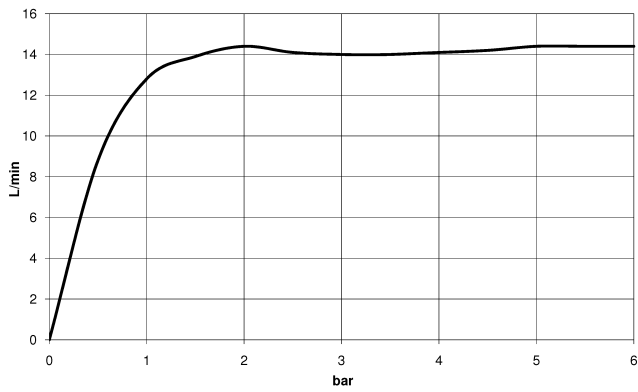

Flow rate chart

Codes & Standards

DIN 4109

EN 1112

ISO 3822

Ü-Zeichen