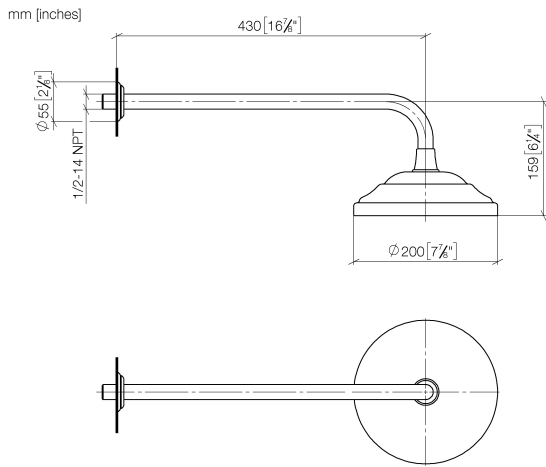

MADISON Rain shower with wall fixing 200 mm - Platinum

28 545 977 Product version from 12/5/2019

- 435mm projection
- rain shower Ø 200 mm
- PURE RAIN, max. flow rate 14 l/min (at 3 bar)
- Function from: 8 l/min
- rosette Ø 55 mm
- 1/2" connection
- with anti-scale system

Recommended miscellaneous

- Concealed wall elbow -**
- max. recess depth mm
 - min. recess depth mm

35 085 970 90

MADISON Rain shower with wall fixing 200 mm - Platinum

28 545 977 Product version from 12/5/2019

Flow rate chart

Codes & Standards

DIN 4109

EN 1112

ISO 3822

Ü-Zeichen

MADISON Rain shower with wall fixing 200 mm - Platinum

28 545 977 Product version from 12/5/2019

Certificates

DVGW_DW- LGA_38
6517DN0

MADISON Rain shower with wall fixing 200 mm - Platinum

28 545 977 Product version from 12/5/2019

Spare parts list

No.	Item Number	Name	Quantity used	Delivery time
1	09 27 35 003-08	rosette	1	40
2	90 14 10 026 00 90	seal	1	2
3	09 11 03 017-08	connection	1	40
4	04 12 05 038 01-08	shower	1	40