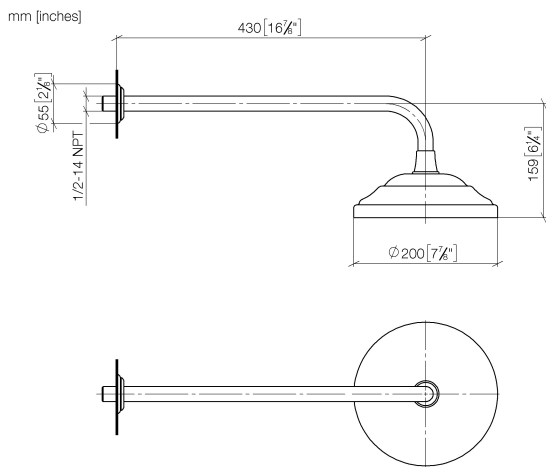

## MADISON Rain shower with wall fixing 200 mm - Durabronss (23kt Gold)

28 545 977 Product version from 12/5/2019

- 435mm projection
- rain shower Ø 200 mm
- PURE RAIN, max. flow rate 14 l/min (at 3 bar)
- Function from: 8 l/min
- rosette Ø 55 mm
- 1/2" connection
- with anti-scale system

### Recommended miscellaneous

**Concealed wall elbow -**

- max. recess depth mm
- min. recess depth mm

35 085 970 90

**MADISON Rain shower with wall fixing 200 mm - Durabronz (23kt Gold)**

28 545 977 Product version from 12/5/2019

## MADISON Rain shower with wall fixing 200 mm - Durabronss (23kt Gold)

---

28 545 977 Product version from 12/5/2019