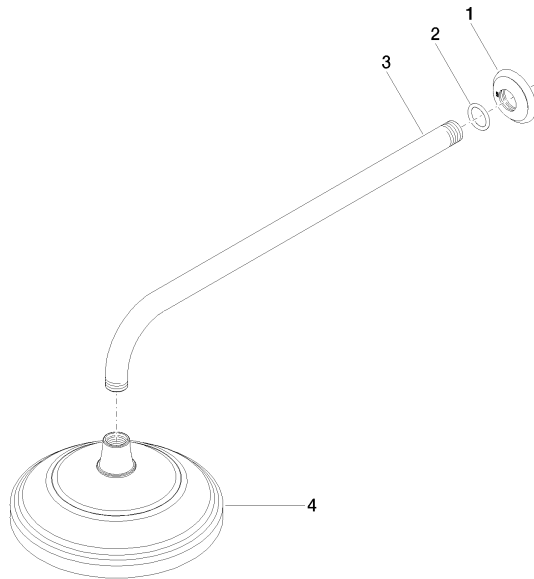

## MADISON Rain shower with wall fixing 200 mm - Durabronss (23kt Gold)

28 545 977 Product version from 12/5/2019

- 435mm projection
- rain shower Ø 200 mm
- PURE RAIN, max. flow rate 14 l/min (at 3 bar)
- Function from: 8 l/min
- rosette Ø 55 mm
- 1/2" connection
- with anti-scale system

### Recommended miscellaneous

**Concealed wall elbow -**

- max. recess depth mm
- min. recess depth mm

35 085 970 90

**MADISON Rain shower with wall fixing 200 mm - Durabronz (23kt Gold)**

28 545 977 Product version from 12/5/2019

## MADISON Rain shower with wall fixing 200 mm - Durabronss (23kt Gold)

---

28 545 977 Product version from 12/5/2019

### Certificates

---

DVGW\_DW- LGA\_38  
6517DN0

**MADISON Rain shower with wall fixing 200 mm - Durabronz (23kt Gold)**

28 545 977 Product version from 12/5/2019

**Spare parts list**

No.	Item Number	Name	Quantity used	Delivery time
1	09 27 35 003-09	rosette	1	40
2	90 14 10 026 00 90	seal	1	2
3	09 11 03 017-09	connection	1	40
4	04 12 05 038 01-09	shower	1	40