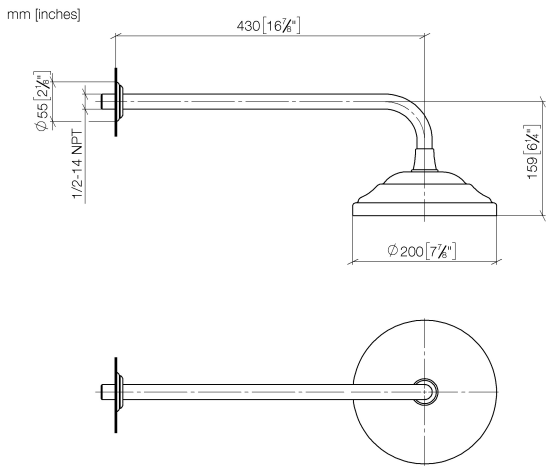

28 545 977

- 435mm projection
- rain shower Ø 200 mm
- PURE RAIN, max. flow rate 14 l/min (at 3 bar)
- Function from: 8 l/min
- rosette Ø 55 mm
- 1/2" connection
- with anti-scale system

	Brushed Dark Platinum	28 545 977-99
	Chrome	28 545 977-00
	brushed chrome	28 545 977-93
	Brushed Platinum	28 545 977-06
	Platinum	28 545 977-08
	Durabress (23kt Gold)	28 545 977-09
	Brushed Durabress (23kt Gold)	28 545 977-28

Recommended miscellaneous

- Concealed wall elbow -** 35 085 970 90
- max. recess depth 163 mm
 - min. recess depth 90 mm

28 545 977

Flow rate chart

Codes & Standards

DIN 4109

EN 1112

ISO 3822

Ü-Zeichen

MADISON Rain shower with wall fixing 200 mm - Brushed Dark Platinum

MADISON

28 545 977

Certificates

DVGW_DW-
6517DN0

LGA_38

28 545 977

Product version up to 12/5/2019

Product version from 12/5/2019

MADISON Rain shower with wall fixing 200 mm - Brushed Dark Platinum

MADISON

28 545 977

Spare parts list

Product version up to 12/5/2019

Product version from 12/5/2019