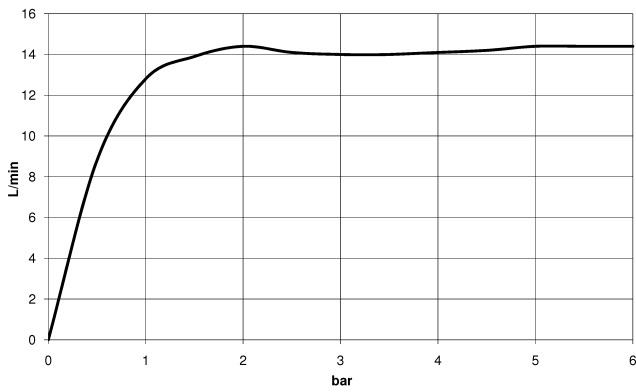

28 545 977

- 435mm projection
- rain shower Ø 200 mm
- PURE RAIN, max. flow rate 14 l/min (at 3 bar)
- Function from: 8 l/min
- rosette Ø 55 mm
- 1/2" connection
- with anti-scale system

	Brushed Dark Platinum	28 545 977-99
	Chrome	28 545 977-00
	brushed chrome	28 545 977-93
	Brushed Platinum	28 545 977-06
	Platinum	28 545 977-08
	Durabress (23kt Gold)	28 545 977-09
	Brushed Durabress (23kt Gold)	28 545 977-28

Recommended miscellaneous

- Concealed wall elbow -** 35 085 970 90
- max. recess depth 163 mm
 - min. recess depth 90 mm

28 545 977

Flow rate chart

Codes & Standards

DIN 4109

EN 1112

ISO 3822