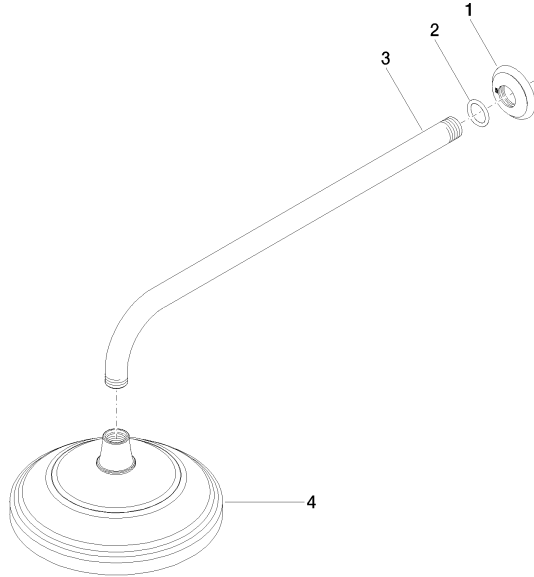

28 545 977

- 435mm projection
- rain shower Ø 200 mm
- PURE RAIN, max. flow rate 14 l/min (at 3 bar)
- Function from: 8 l/min
- rosette Ø 55 mm
- 1/2" connection
- with anti-scale system

	Brushed Dark Platinum	28 545 977-99
	Chrome	28 545 977-00
	brushed chrome	28 545 977-93
	Brushed Platinum	28 545 977-06
	Platinum	28 545 977-08
	Durabress (23kt Gold)	28 545 977-09
	Brushed Durabress (23kt Gold)	28 545 977-28

Recommended miscellaneous

- Concealed wall elbow -** 35 085 970 90
- max. recess depth 163 mm
 - min. recess depth 90 mm

28 545 977

Flow rate chart

Codes & Standards

DIN 4109

EN 1112

ISO 3822

Ü-Zeichen

MADISON Rain shower with wall fixing 200 mm - Brushed Dark Platinum

MADISON

28 545 977

Certificates

DVGW_DW-
6517DN0

LGA_38

28 545 977

Product version up to 12/5/2019

Product version from 12/5/2019

MADISON Rain shower with wall fixing 200 mm - Brushed Dark Platinum

MADISON

28 545 977

Spare parts list

Product version up to 12/5/2019

Product version from 12/5/2019