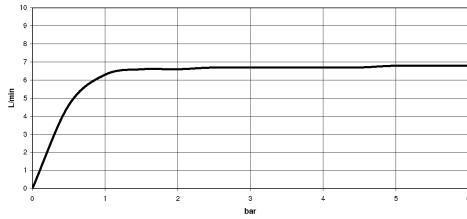

Rain shower with wall fixing FlowReduce 220 mm - Brushed Platinum

28 648 670 Product version from 4/1/2024

- 450mm projection
- rain shower Ø 220 mm
- rain flow
- max. flow 7 l/min
- Function from: 6 l/min
- rosette 65 x 65 mm
- 1/2" connection
- with anti-scale system
- quick clearing
- This product can help a building meet the requirements of Green Building Rating Systems, e.g. LEED®, BREEAM®, DGNB

	Brushed Platinum	28 648 670-06
	Chrome	28 648 670-00
	Platinum	28 648 670-08
	Dark Chrome	28 648 670-19
	Brushed Light Gold	28 648 670-27
	Brushed Durabronze (23kt Gold)	28 648 670-28
	Matte Black	28 648 670-33
	Brushed Champagne (22kt Gold)	28 648 670-46
	Champagne (22kt Gold)	28 648 670-47
	Brushed Chrome	28 648 670-93
	Brushed Dark Platinum	28 648 670-99

Rain shower with wall fixing FlowReduce 220 mm - Brushed Platinum

28 648 670 Product version from 4/1/2024

mm [inches]

Flow rate chart

Codes & Standards

DIN 4109

ISO 3822

Ü-Zeichen