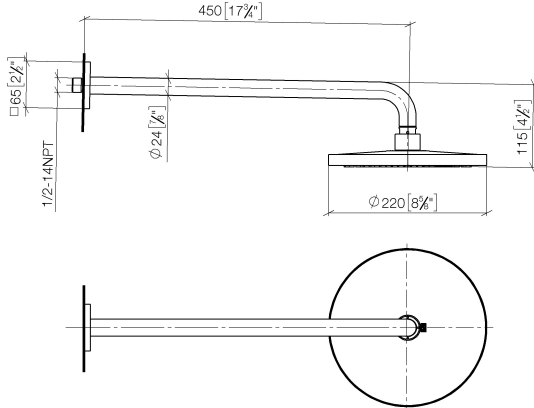

Rain shower with wall fixing FlowReduce 220 mm - Brushed Platinum

28 648 670 Product version from 4/1/2024

- 450mm projection
- rain shower Ø 220 mm
- rain flow
- max. flow 7 l/min
- Function from: 6 l/min
- rosette 65 x 65 mm
- 1/2" connection
- with anti-scale system
- quick clearing
- This product can help a building meet the requirements of Green Building Rating Systems, e.g. LEED®, BREEAM®, DGNB

	Brushed Platinum	28 648 670-06
	Chrome	28 648 670-00
	Platinum	28 648 670-08
	Dark Chrome	28 648 670-19
	Brushed Light Gold	28 648 670-27
	Brushed Durabronze (23kt Gold)	28 648 670-28
	Matte Black	28 648 670-33
	Brushed Champagne (22kt Gold)	28 648 670-46
	Champagne (22kt Gold)	28 648 670-47
	Brushed Chrome	28 648 670-93
	Brushed Dark Platinum	28 648 670-99

Rain shower with wall fixing FlowReduce 220 mm - Brushed Platinum

28 648 670 Product version from 4/1/2024

mm [inches]

Flow rate chart

Codes & Standards

DIN 4109

ISO 3822

Ü-Zeichen

Rain shower with wall fixing FlowReduce 220 mm - Brushed Platinum

28 648 670 Product version from 4/1/2024

Certificates

LGA_38

Rain shower with wall fixing FlowReduce 220 mm - Brushed Platinum

28 648 670 Product version from 4/1/2024