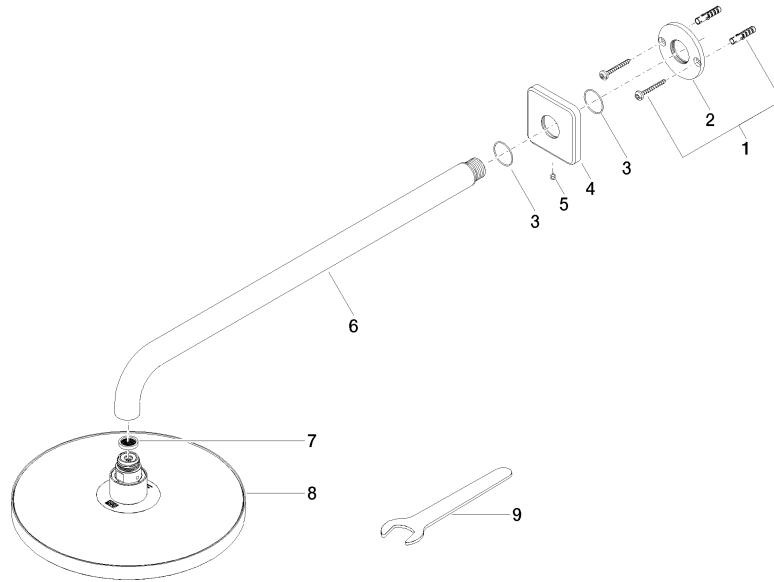

Rain shower with wall fixing FlowReduce 220 mm - Brushed Light Gold

IMO

28 648 670

Fits: IMO, CYO

- 450mm projection
- rain shower Ø 220 mm
- rain flow
- max. flow 7 l/min
- Function from: 6 l/min
- rosette 65 x 65 mm
- 1/2" connection
- with anti-scale system
- quick clearing
- This product can help a building meet the requirements of Green Building Rating Systems, e.g. LEED®, BREEAM®, DGNB

28 648 670

mm [inches]

Flow rate chart

Codes & Standards

DIN 4109

ISO 3822

Ü-Zeichen

Rain shower with wall fixing FlowReduce 220 mm - Brushed Light Gold

Parts for other finishes can be found here: [Chrome](#)

Rain shower with wall fixing FlowReduce 220 mm - Brushed Light Gold

IMO

28 648 670

**Spare parts list**

**Product version from 4/1/2024**

No.	Item Number	Name	Quantity used	Delivery time
	04 30 31 032 00 90	fixing set	9	2