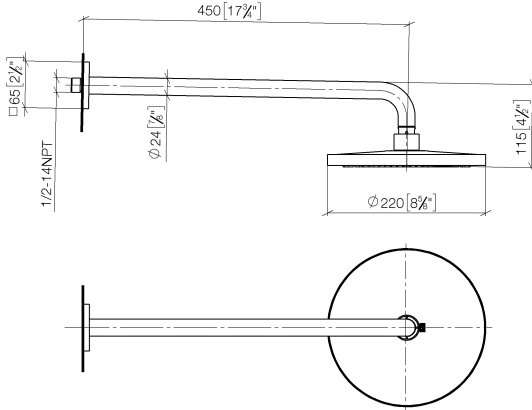

Rain shower with wall fixing FlowReduce 220 mm - Brushed Light Gold

IMO

28 648 670

Fits: IMO, CYO

- 450mm projection
- rain shower Ø 220 mm
- rain flow
- max. flow 7 l/min
- Function from: 6 l/min
- rosette 65 x 65 mm
- 1/2" connection
- with anti-scale system
- quick clearing
- This product can help a building meet the requirements of Green Building Rating Systems, e.g. LEED®, BREEAM®, DGNB

	Brushed Light Gold	28 648 670-27
	Chrome	28 648 670-00
	Brushed Platinum	28 648 670-06
	Platinum	28 648 670-08
	Dark Chrome	28 648 670-19
	Brushed Durabross (23kt Gold)	28 648 670-28
	Matte Black	28 648 670-33
	Brushed Champagne (22kt Gold)	28 648 670-46
	Champagne (22kt Gold)	28 648 670-47
	Brushed Chrome	28 648 670-93
	Brushed Dark Platinum	28 648 670-99

28 648 670

mm [inches]

Flow rate chart

Codes & Standards

DIN 4109

ISO 3822

Ü-Zeichen

Rain shower with wall fixing FlowReduce 220 mm - Brushed Light Gold

Parts for other finishes can be found here: [Chrome](#)

Rain shower with wall fixing FlowReduce 220 mm - Brushed Light Gold

IMO

28 648 670

**Spare parts list**

**Product version from 4/1/2024**

No.	Item Number	Name	Quantity used	Delivery time
	04 30 31 032 00 90	fixing set	9	2