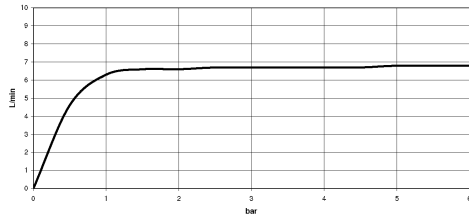

Rain shower with wall fixing FlowReduce 220 mm - Brushed Light Gold

IMO

28 648 670

Fits: IMO, CYO

- 450mm projection
- rain shower Ø 220 mm
- rain flow
- max. flow 7 l/min
- Function from: 6 l/min
- rosette 65 x 65 mm
- 1/2" connection
- with anti-scale system
- quick clearing
- This product can help a building meet the requirements of Green Building Rating Systems, e.g. LEED®, BREEAM®, DGNB

	Brushed Light Gold	28 648 670-27
	Chrome	28 648 670-00
	Brushed Platinum	28 648 670-06
	Platinum	28 648 670-08
	Dark Chrome	28 648 670-19
	Brushed Durabross (23kt Gold)	28 648 670-28
	Matte Black	28 648 670-33
	Brushed Champagne (22kt Gold)	28 648 670-46
	Champagne (22kt Gold)	28 648 670-47
	Brushed Chrome	28 648 670-93
	Brushed Dark Platinum	28 648 670-99

28 648 670

mm [inches]

Flow rate chart

Codes & Standards

DIN 4109

ISO 3822

Ü-Zeichen

Rain shower with wall fixing FlowReduce 220 mm - Brushed Light Gold