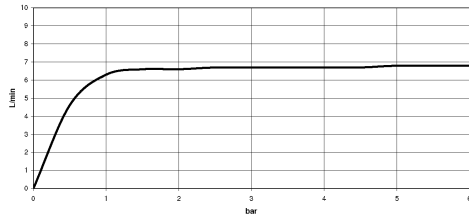

Rain shower with wall fixing FlowReduce 220 mm - Brushed Champagne (22kt Gold)

IMO

28 648 670

Fits: IMO, CYO

- 450mm projection
- rain shower Ø 220 mm
- rain flow
- max. flow 7 l/min
- Function from: 6 l/min
- rosette 65 x 65 mm
- 1/2" connection
- with anti-scale system
- quick clearing
- This product can help a building meet the requirements of Green Building Rating Systems, e.g. LEED®, BREEAM®, DGNB

Rain shower with wall fixing FlowReduce 220 mm - Brushed Champagne (22kt Gold)

IMO

28 648 670
mm [inches]

Flow rate chart

Codes & Standards

DIN 4109

ISO 3822

Ü-Zeichen