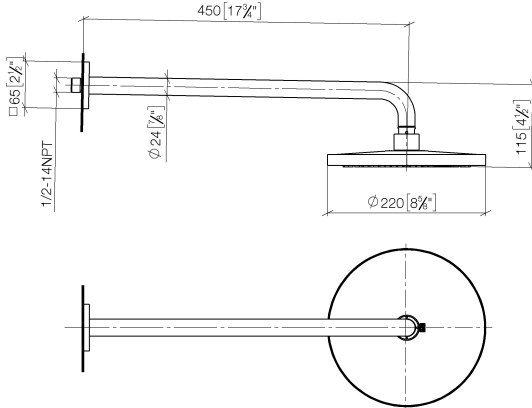

Rain shower with wall fixing FlowReduce 220 mm - Brushed Champagne (22kt Gold)

IMO

28 648 670

Fits: IMO, CYO

- 450mm projection
- rain shower Ø 220 mm
- rain flow
- max. flow 7 l/min
- Function from: 6 l/min
- rosette 65 x 65 mm
- 1/2" connection
- with anti-scale system
- quick clearing
- This product can help a building meet the requirements of Green Building Rating Systems, e.g. LEED®, BREEAM®, DGNB

Rain shower with wall fixing FlowReduce 220 mm - Brushed Champagne (22kt Gold)

IMO

28 648 670
mm [inches]

Flow rate chart

Codes & Standards

DIN 4109

ISO 3822

Ü-Zeichen

Rain shower with wall fixing FlowReduce 220 mm - Brushed Champagne (22kt Gold)

IMO

28 648 670

Certificates

LGA_38

Rain shower with wall fixing FlowReduce 220 mm - Brushed Champagne (22kt Gold)

IMO

28 648 670

No.	Item Number	Name	Quantity used	Delivery time
	04 30 31 032 00 90	fixing set	9	2