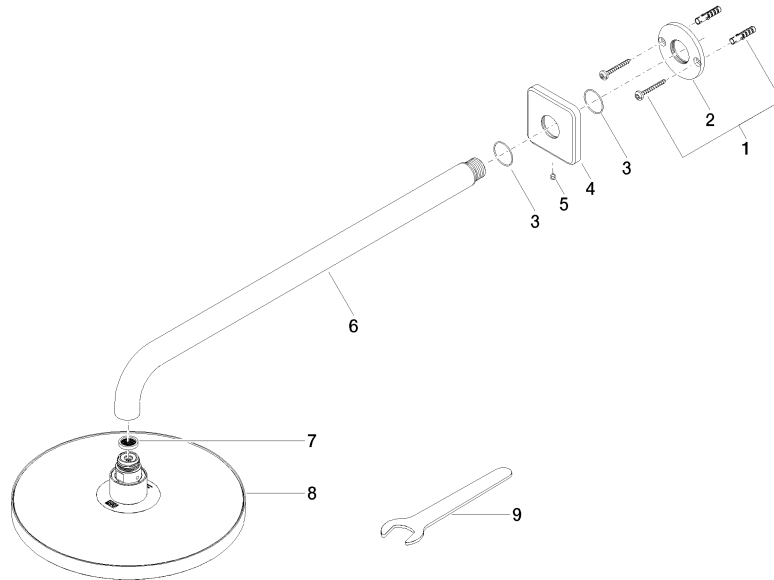

Rain shower with wall fixing FlowReduce 220 mm - Brushed Champagne (22kt Gold)

IMO

28 648 670

Fits: IMO, CYO

- 450mm projection
- rain shower Ø 220 mm
- rain flow
- max. flow 7 l/min
- Function from: 6 l/min
- rosette 65 x 65 mm
- 1/2" connection
- with anti-scale system
- quick clearing
- This product can help a building meet the requirements of Green Building Rating Systems, e.g. LEED®, BREEAM®, DGNB

Rain shower with wall fixing FlowReduce 220 mm - Brushed Champagne (22kt Gold)

IMO

28 648 670

Certificates

LGA_38

Rain shower with wall fixing FlowReduce 220 mm - Brushed Champagne (22kt Gold)

IMO

28 648 670

Product version from 4/1/2024

Parts for other finishes can be found here: [Chrome](#)

Rain shower with wall fixing FlowReduce 220 mm - Brushed Champagne (22kt Gold)

IMO

28 648 670

Spare parts list

Product version from 4/1/2024

No.	Item Number	Name	Quantity used	Delivery time
	04 30 31 032 00 90	fixing set	9	2