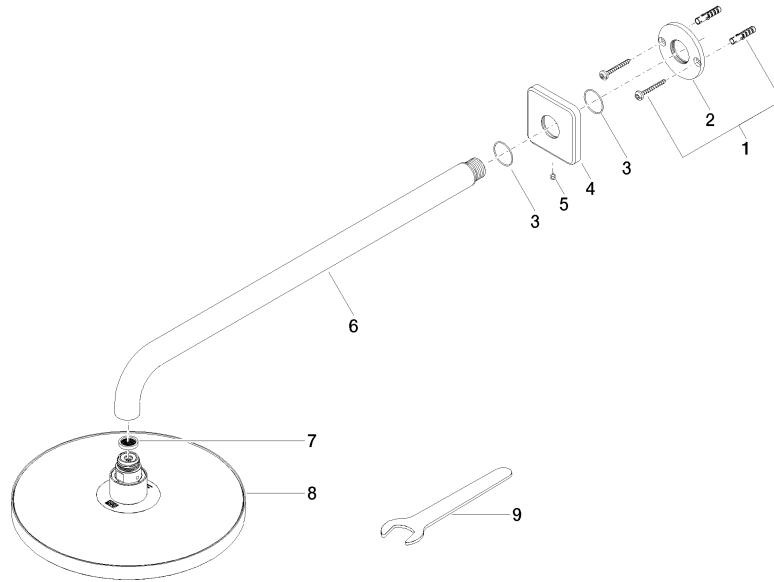

Rain shower with wall fixing FlowReduce 220 mm - Champagne (22kt Gold)

IMO

28 648 670

- 450mm projection
- rain shower Ø 220 mm
- rain flow
- max. flow 7 l/min
- Function from: 6 l/min
- rosette 65 x 65 mm
- 1/2" connection
- with anti-scale system
- quick clearing
- This product can help a building meet the requirements of Green Building Rating Systems, e.g. LEED®, BREEAM®, DGNB

28 648 670

mm [inches]

Flow rate chart

Codes & Standards

DIN 4109

ISO 3822

Ü-Zeichen

Rain shower with wall fixing FlowReduce 220 mm - Champagne (22kt Gold)

IMO

28 648 670

Certificates

LGA_38

28 648 670

Product version from 4/1/2024

Parts for other finishes can be found here: [Chrome](#)

Rain shower with wall fixing FlowReduce 220 mm - Champagne (22kt Gold)

IMO

28 648 670

Spare parts list

Product version from 4/1/2024

No.	Item Number	Name	Quantity used	Delivery time
	04 30 31 032 00 90	fixing set	9	2