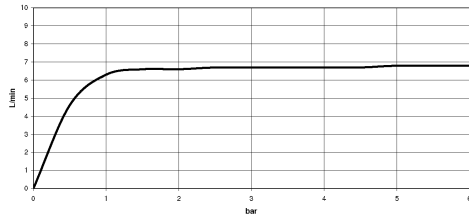

Rain shower with wall fixing FlowReduce 220 mm - Champagne (22kt Gold)

IMO

28 648 670

- 450mm projection
- rain shower Ø 220 mm
- rain flow
- max. flow 7 l/min
- Function from: 6 l/min
- rosette 65 x 65 mm
- 1/2" connection
- with anti-scale system
- quick clearing
- This product can help a building meet the requirements of Green Building Rating Systems, e.g. LEED®, BREEAM®, DGNB

Fits: IMO, CYO

	Champagne (22kt Gold)	28 648 670-47
	Chrome	28 648 670-00
	Brushed Platinum	28 648 670-06
	Platinum	28 648 670-08
	Dark Chrome	28 648 670-19
	Brushed Light Gold	28 648 670-27
	Brushed Durabronze (23kt Gold)	28 648 670-28
	Matte Black	28 648 670-33
	Brushed Champagne (22kt Gold)	28 648 670-46
	Brushed Chrome	28 648 670-93
	Brushed Dark Platinum	28 648 670-99

28 648 670

mm [inches]

Flow rate chart

Codes & Standards

DIN 4109

ISO 3822

Ü-Zeichen

Rain shower with wall fixing FlowReduce 220 mm - Champagne (22kt Gold)