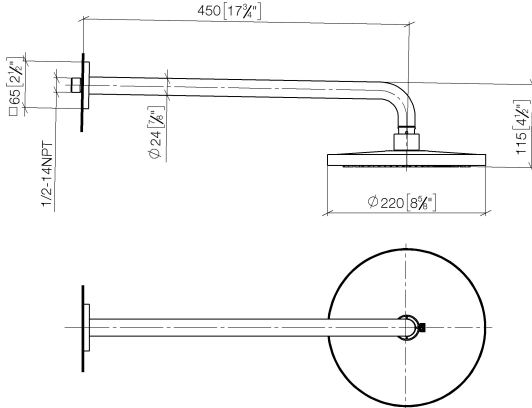

Rain shower with wall fixing FlowReduce 220 mm - Champagne (22kt Gold)

IMO

28 648 670

- 450mm projection
- rain shower Ø 220 mm
- rain flow
- max. flow 7 l/min
- Function from: 6 l/min
- rosette 65 x 65 mm
- 1/2" connection
- with anti-scale system
- quick clearing
- This product can help a building meet the requirements of Green Building Rating Systems, e.g. LEED®, BREEAM®, DGNB

Fits: IMO, CYO

	Champagne (22kt Gold)	28 648 670-47
	Chrome	28 648 670-00
	Brushed Platinum	28 648 670-06
	Platinum	28 648 670-08
	Dark Chrome	28 648 670-19
	Brushed Light Gold	28 648 670-27
	Brushed Durabronze (23kt Gold)	28 648 670-28
	Matte Black	28 648 670-33
	Brushed Champagne (22kt Gold)	28 648 670-46
	Brushed Chrome	28 648 670-93
	Brushed Dark Platinum	28 648 670-99

28 648 670

mm [inches]

Flow rate chart

Codes & Standards

DIN 4109

ISO 3822

Ü-Zeichen

Rain shower with wall fixing FlowReduce 220 mm - Champagne (22kt Gold)

IMO

28 648 670

Certificates

LGA_38

28 648 670

Product version from 4/1/2024

Parts for other finishes can be found here: [Chrome](#)

Rain shower with wall fixing FlowReduce 220 mm - Champagne (22kt Gold)