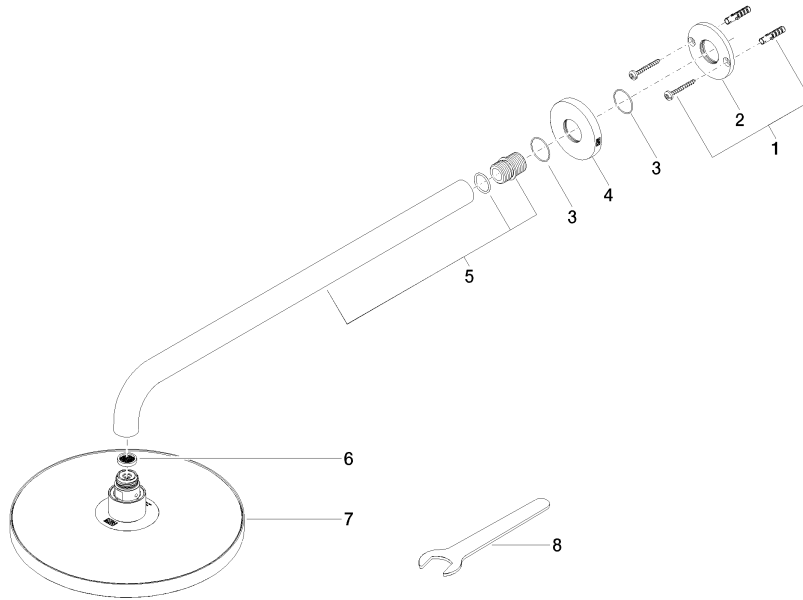

Rain shower with wall fixing FlowReduce 220 mm - Brushed Platinum

TARA

28 648 970

Fits: TARA, LISSÉ, VAIA, META

- 450mm projection
- rain shower Ø 220 mm
- PURE RAIN, max. flow rate 7 l/min (at 3 bar)
- Function from: 6 l/min
- rosette Ø 60 mm
- 1/2" connection
- with anti-scale system
- quick clearing
- This product can help a building meet the requirements of Green Building Rating Systems, e.g. LEED®, BREEAM®, DGNB

28 648 970

mm [inches]

Codes & Standards

DIN 4109

ISO 3822

Ü-Zeichen

Certificates

LGA_38

28 648 970

Product version from 4/1/2024

Parts for other finishes can be found here: [Chrome](#)

Rain shower with wall fixing FlowReduce 220 mm - Brushed Platinum

TARA

28 648 970

Spare parts list

Product version from 4/1/2024

No.	Item Number	Name	Quantity used	Delivery time
	04 30 31 032 00 90	fixing set	9	2