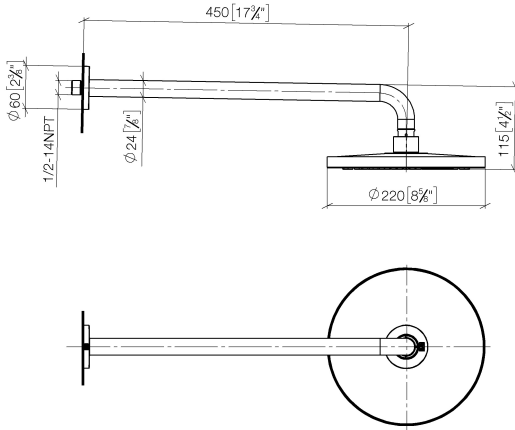

Rain shower with wall fixing FlowReduce 220 mm - Brushed Platinum

TARA

28 648 970

Fits: TARA, LISSÉ, VAIA, META

- 450mm projection
- rain shower Ø 220 mm
- PURE RAIN, max. flow rate 7 l/min (at 3 bar)
- Function from: 6 l/min
- rosette Ø 60 mm
- 1/2" connection
- with anti-scale system
- quick clearing
- This product can help a building meet the requirements of Green Building Rating Systems, e.g. LEED®, BREEAM®, DGNB

28 648 970

mm [inches]

Codes & Standards

DIN 4109

ISO 3822

Ü-Zeichen

Certificates

LGA_38

28 648 970

Product version from 4/1/2024

Parts for other finishes can be found here: [Chrome](#)

Rain shower with wall fixing FlowReduce 220 mm - Brushed Platinum

TARA

28 648 970

Spare parts list

Product version from 4/1/2024

No.	Item Number	Name	Quantity used	Delivery time
	04 30 31 032 00 90	fixing set	9	2