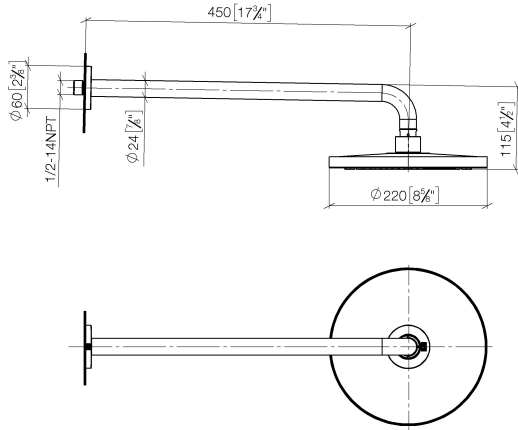

Rain shower with wall fixing FlowReduce 220 mm - Dark Chrome

TARA

28 648 970

Fits: TARA, LISSÉ, VAIA, META

- 450mm projection
- rain shower Ø 220 mm
- PURE RAIN, max. flow rate 7 l/min (at 3 bar)
- Function from: 6 l/min
- rosette Ø 60 mm
- 1/2" connection
- with anti-scale system
- quick clearing
- This product can help a building meet the requirements of Green Building Rating Systems, e.g. LEED®, BREEAM®, DGNB

28 648 970

mm [inches]

Codes & Standards

DIN 4109

ISO 3822

Ü-Zeichen

Certificates

LGA_38

28 648 970

Product version from 4/1/2024

Parts for other finishes can be found here: [Chrome](#)

Rain shower with wall fixing FlowReduce 220 mm - Dark Chrome

TARA

28 648 970

Spare parts list

Product version from 4/1/2024

No.	Item Number	Name	Quantity used	Delivery time
	04 30 31 032 00 90	fixing set	9	2