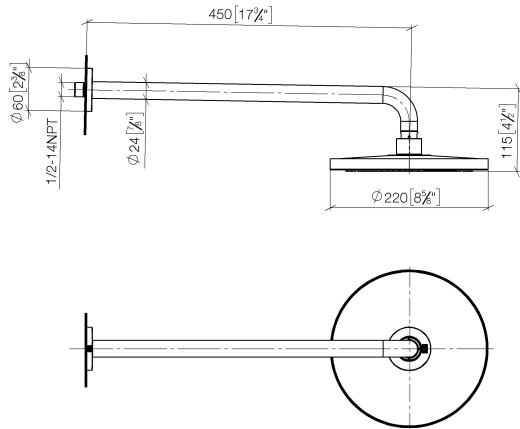

Rain shower with wall fixing FlowReduce 220 mm - Brushed Light Gold

28 648 970

- 450mm projection
- rain shower Ø 220 mm
- PURE RAIN, max. flow rate 7 l/min (at 3 bar)
- Function from: 6 l/min
- rosette Ø 60 mm
- 1/2" connection
- with anti-scale system
- quick clearing
- This product can help a building meet the requirements of Green Building Rating Systems, e.g. LEED®, BREEAM®, DGNB

	Brushed Light Gold	28 648 970-27
	Chrome	28 648 970-00
	Brushed Platinum	28 648 970-06
	Platinum	28 648 970-08
	Dark Chrome	28 648 970-19
	Light Gold	28 648 970-26
	Brushed Durabrass (23kt Gold)	28 648 970-28
	Matte Black	28 648 970-33
	Brushed Bronze	28 648 970-42
	Brushed Champagne (22kt Gold)	28 648 970-46
	Champagne (22kt Gold)	28 648 970-47
	Brushed Chrome	28 648 970-93
	Brushed Dark Platinum	28 648 970-99

Rain shower with wall fixing FlowReduce 220 mm - Brushed Light Gold

28 648 970

mm [inches]

Codes & Standards

DIN 4109

ISO 3822

Ü-Zeichen

Certificates

LGA_38

Rain shower with wall fixing FlowReduce 220 mm - Brushed Light Gold

28 648 970

Parts for other
finishes can be found
here: [Chrome](#)