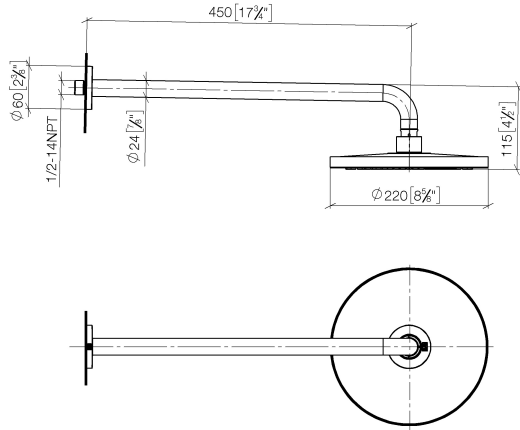

Rain shower with wall fixing FlowReduce 220 mm - Brushed Bronze

28 648 970 Product version from 4/1/2024

- 450mm projection
- rain shower Ø 220 mm
- PURE RAIN, max. flow rate 7 l/min (at 3 bar)
- Function from: 6 l/min
- rosette Ø 60 mm
- 1/2" connection
- with anti-scale system
- quick clearing
- This product can help a building meet the requirements of Green Building Rating Systems, e.g. LEED®, BREEAM®, DGNB

	Brushed Bronze	28 648 970-42
	Chrome	28 648 970-00
	Brushed Platinum	28 648 970-06
	Platinum	28 648 970-08
	Dark Chrome	28 648 970-19
	Light Gold	28 648 970-26
	Brushed Light Gold	28 648 970-27
	Brushed Durabronze (23kt Gold)	28 648 970-28
	Matte Black	28 648 970-33
	Brushed Champagne (22kt Gold)	28 648 970-46
	Champagne (22kt Gold)	28 648 970-47
	Brushed Chrome	28 648 970-93
	Brushed Dark Platinum	28 648 970-99

Rain shower with wall fixing FlowReduce 220 mm - Brushed Bronze

28 648 970 Product version from 4/1/2024

mm [inches]

Codes & Standards

DIN 4109

ISO 3822

Ü-Zeichen

Certificates

LGA_38

Rain shower with wall fixing FlowReduce 220 mm - Brushed Bronze

28 648 970 Product version from 4/1/2024

Parts for other finishes can be found here: [Chrome](#)

Spare parts list

No.	Item Number	Name	Quantity used	Delivery time
1	04 30 31 032 00 90	fixing set	1	2
2	09 17 20 120 90	holder	1	2
3	09 14 10 150 90	seal	2	2
4	09 27 97 015-42	rosette	1	30
5	90 11 03 070 00-42	pipe	1	30
6	09 23 01 075 90	insert	1	2
7	90 12 05 092 20-42	shower	1	30
8	90 30 09 069 00 90	key	1	2