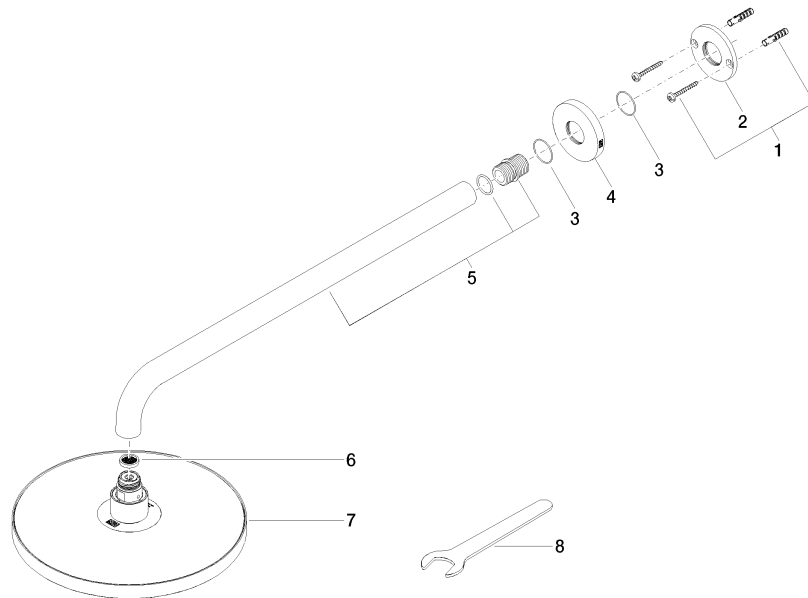

Rain shower with wall fixing FlowReduce 220 mm - Brushed Bronze

28 648 970 Product version from 4/1/2024

- 450mm projection
- rain shower Ø 220 mm
- PURE RAIN, max. flow rate 7 l/min (at 3 bar)
- Function from: 6 l/min
- rosette Ø 60 mm
- 1/2" connection
- with anti-scale system
- quick clearing
- This product can help a building meet the requirements of Green Building Rating Systems, e.g. LEED®, BREEAM®, DGNB

Rain shower with wall fixing FlowReduce 220 mm - Brushed Bronze

28 648 970 Product version from 4/1/2024

mm [inches]

Codes & Standards

DIN 4109

ISO 3822

Ü-Zeichen

Certificates

LGA_38

Rain shower with wall fixing FlowReduce 220 mm - Brushed Bronze

28 648 970 Product version from 4/1/2024

Parts for other finishes can be found here: [Chrome](#)

Spare parts list

No.	Item Number	Name	Quantity used	Delivery time
1	04 30 31 032 00 90	fixing set	1	2
2	09 17 20 120 90	holder	1	2
3	09 14 10 150 90	seal	2	2
4	09 27 97 015-42	rosette	1	30
5	90 11 03 070 00-42	pipe	1	30
6	09 23 01 075 90	insert	1	2
7	90 12 05 092 20-42	shower	1	30
8	90 30 09 069 00 90	key	1	2