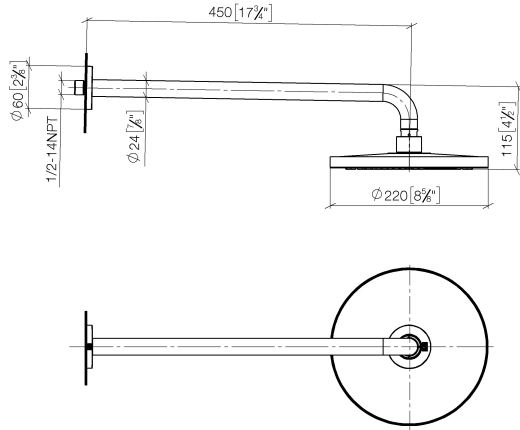

## Rain shower with wall fixing FlowReduce 220 mm - Brushed Champagne (22kt Gold)

28 648 970 Product version from 4/1/2024

- 450mm projection
- rain shower Ø 220 mm
- PURE RAIN, max. flow rate 7 l/min (at 3 bar)
- Function from: 6 l/min
- rosette Ø 60 mm
- 1/2" connection
- with anti-scale system
- quick clearing
- This product can help a building meet the requirements of Green Building Rating Systems, e.g. LEED®, BREEAM®, DGNB

## Rain shower with wall fixing FlowReduce 220 mm - Brushed Champagne (22kt Gold)

---

28 648 970 Product version from 4/1/2024  
mm [inches]

### Certificates

---

LGA\_38

**Rain shower with wall fixing FlowReduce 220 mm - Brushed Champagne (22kt Gold)**

28 648 970 Product version from 4/1/2024

Parts for other finishes can be found here: [Chrome](#)

**Spare parts list**

No.	Item Number	Name	Quantity used	Delivery time
1	04 30 31 032 00 90	fixing set	1	2
2	09 17 20 120 90	holder	1	2
3	09 14 10 150 90	seal	2	2
4	09 27 97 015-46	rosette	1	30
5	90 11 03 070 00-46	pipe	1	30
6	09 23 01 075 90	insert	1	2
7	90 12 05 092 20-46	shower	1	30
8	90 30 09 069 00 90	key	1	2