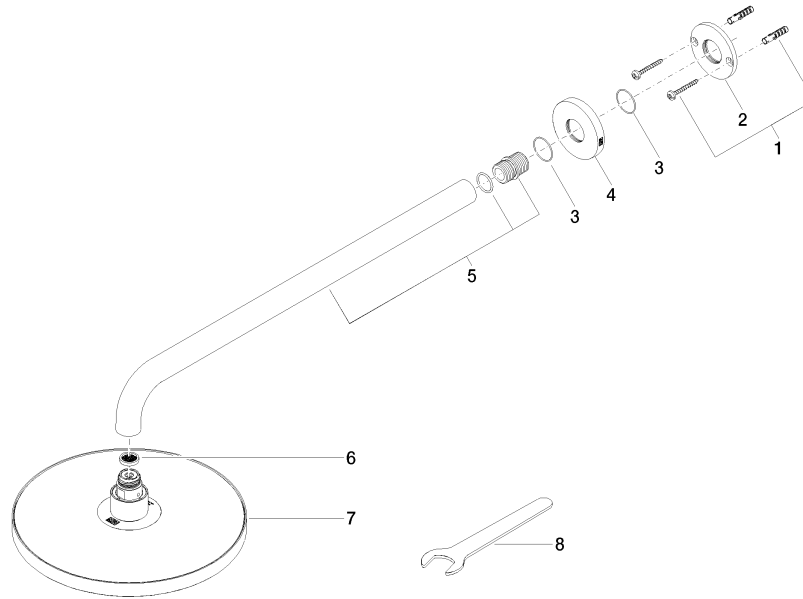

## Rain shower with wall fixing FlowReduce 220 mm - Brushed Champagne (22kt Gold)

28 648 970 Product version from 4/1/2024

- 450mm projection
- rain shower Ø 220 mm
- PURE RAIN, max. flow rate 7 l/min (at 3 bar)
- Function from: 6 l/min
- rosette Ø 60 mm
- 1/2" connection
- with anti-scale system
- quick clearing
- This product can help a building meet the requirements of Green Building Rating Systems, e.g. LEED®, BREEAM®, DGNB

## Rain shower with wall fixing FlowReduce 220 mm - Brushed Champagne (22kt Gold)

---

28 648 970 Product version from 4/1/2024  
mm [inches]

### Certificates

---

LGA\_38

**Rain shower with wall fixing FlowReduce 220 mm - Brushed Champagne (22kt Gold)**

28 648 970 Product version from 4/1/2024

Parts for other finishes can be found here: [Chrome](#)

**Spare parts list**

No.	Item Number	Name	Quantity used	Delivery time
1	04 30 31 032 00 90	fixing set	1	2
2	09 17 20 120 90	holder	1	2
3	09 14 10 150 90	seal	2	2
4	09 27 97 015-46	rosette	1	30
5	90 11 03 070 00-46	pipe	1	30
6	09 23 01 075 90	insert	1	2
7	90 12 05 092 20-46	shower	1	30
8	90 30 09 069 00 90	key	1	2