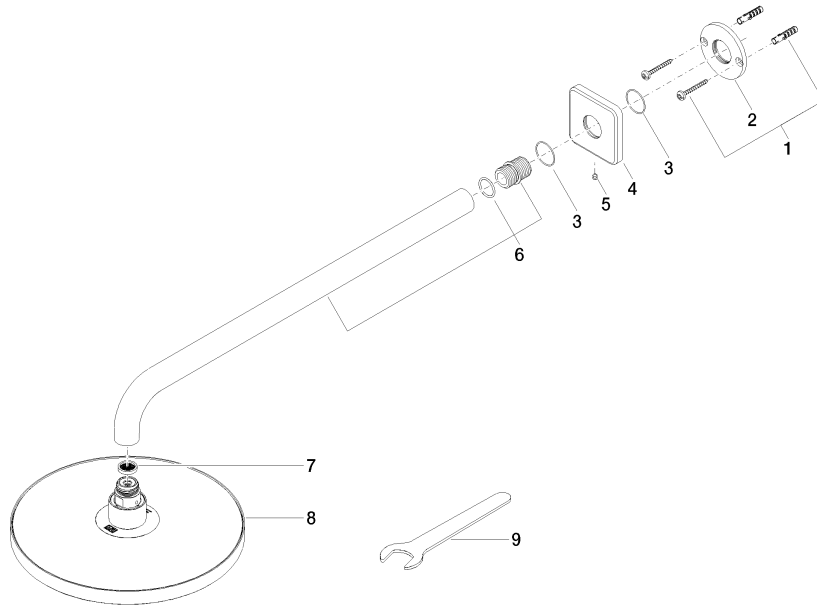

Rain shower with wall fixing 220 mm - Matte Black

IMO

28 649 670

- 450mm projection
- rain shower Ø 220 mm
- PURE RAIN, max. flow rate 14 l/min (at 3 bar)
- Function from: 7 l/min
- rosette 65 x 65 mm
- 1/2" connection
- with anti-scale system
- quick clearing
- WRAS 2212012

Codes & Standards

DIN 4109

ISO 3822

Scottish Water
Byelaws

UK Water Supply
Regulations

Ü-Zeichen

Rain shower with wall fixing 220 mm - Matte Black

IMO

28 649 670

Certificates

LGA_38

WRAS_2212

28 649 670

Product version from 3/13/2017

Rain shower with wall fixing 220 mm - Matte Black

IMO

28 649 670

Spare parts list

Product version from 3/13/2017

No.	Item Number	Name	Quantity used	Delivery time
	04 30 31 032 00 90	fixing set	10	2