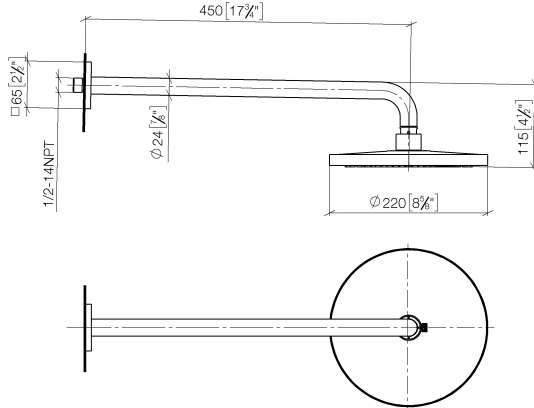

Rain shower with wall fixing 220 mm - Matte Black

IMO

28 649 670

- 450mm projection
- rain shower Ø 220 mm
- PURE RAIN, max. flow rate 14 l/min (at 3 bar)
- Function from: 7 l/min
- rosette 65 x 65 mm
- 1/2" connection
- with anti-scale system
- quick clearing
- WRAS 2212012

Recommended miscellaneous

- Concealed wall elbow -** 35 085 970 90
- min. recess depth 90 mm
 - max. recess depth 163 mm

Rain shower with wall fixing 220 mm - Matte Black

28 649 670

mm [inches]

Flow rate chart

Codes & Standards

DIN 4109

ISO 3822

Scottish Water
Byelaws

UK Water Supply
Regulations

Ü-Zeichen

Rain shower with wall fixing 220 mm - Matte Black

IMO