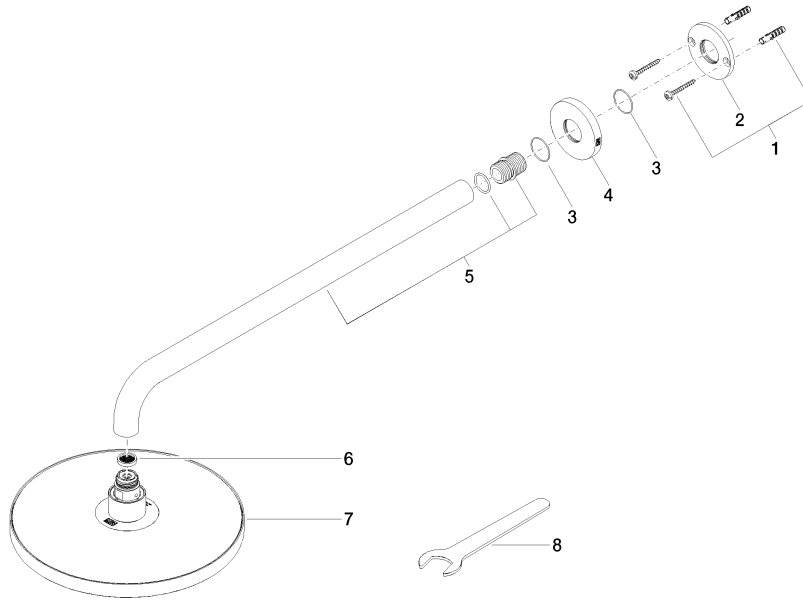

Rain shower with wall fixing 220 mm - Brushed Champagne (22kt Gold)

TARA

28 649 970

- 450mm projection
- rain shower Ø 220 mm
- PURE RAIN, max. flow rate 14 l/min (at 3 bar)
- Function from: 7 l/min
- rosette Ø 60 mm
- 1/2" connection
- with anti-scale system
- quick clearing
- WRAS 2212012

Recommended miscellaneous

- Concealed wall elbow -** 35 085 970 90
- max. recess depth 163 mm
 - min. recess depth 90 mm

28 649 970

mm [inches]

Flow rate chart

Codes & Standards

DIN 4109

EN 1112

ISO 3822

Scottish Water
Byelaws

UK Water Supply
Regulations

Ü-Zeichen

Rain shower with wall fixing 220 mm - Brushed Champagne (22kt Gold)

TARA

28 649 970

Certificates

DVGW_DW-
6517DN0

LGA_38

WRAS_2212

28 649 970

Product version from 3/13/2017

Rain shower with wall fixing 220 mm - Brushed Champagne (22kt Gold)

TARA

28 649 970