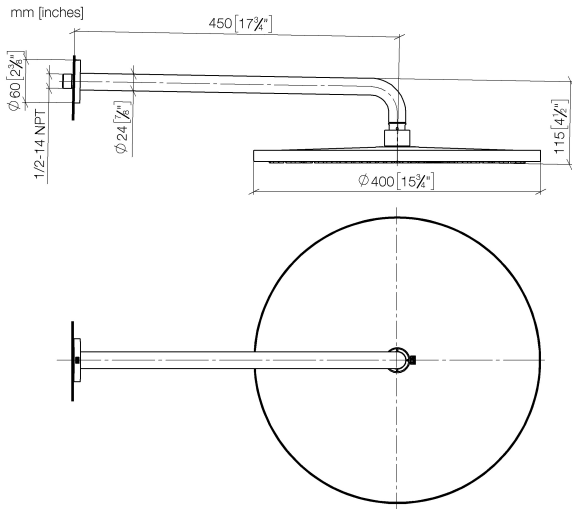

Rain shower with wall fixing FlowReduce 400 mm - Matte Black

28 658 970 Product version from 4/1/2024

- 450mm projection
- rain shower Ø 400 mm
- PURE RAIN, max. flow rate 12 l/min (at 3 bar)
- Function from: 12 l/min
- rosette Ø 60 mm
- 1/2" connection
- with anti-scale system
- This product can help a building meet the requirements of Green Building Rating Systems, e.g. LEED®, BREEAM®, DGNB

Rain shower with wall fixing FlowReduce 400 mm - Matte Black

28 658 970 Product version from 4/1/2024

Flow rate chart

Codes & Standards

DIN 4109

ISO 3822

Ü-Zeichen

Rain shower with wall fixing FlowReduce 400 mm - Matte Black

28 658 970 Product version from 4/1/2024

Certificates

LGA_38

Rain shower with wall fixing FlowReduce 400 mm - Matte Black

28 658 970 Product version from 4/1/2024

Parts for other finishes can be found here: [Chrome](#)

Spare parts list

No.	Item Number	Name	Quantity used	Delivery time
1	04 30 31 032 00 90	fixing set	1	2
2	09 17 20 120 90	holder	1	2
3	09 14 10 150 90	seal	2	2
4	09 27 97 015-33	rosette	1	30
5	90 11 03 070 00-33	pipe	1	30
6	09 23 01 075 90	insert	1	2
7	90 12 05 090 20-33	shower	1	30
8	90 30 09 069 00 90	key	1	2