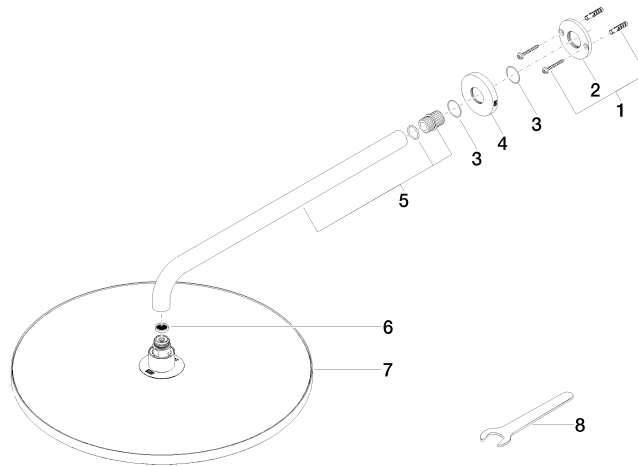

Rain shower with wall fixing FlowReduce 400 mm - Matte Black

28 658 970 Product version from 4/1/2024

- 450mm projection
- rain shower Ø 400 mm
- PURE RAIN, max. flow rate 12 l/min (at 3 bar)
- Function from: 12 l/min
- rosette Ø 60 mm
- 1/2" connection
- with anti-scale system
- This product can help a building meet the requirements of Green Building Rating Systems, e.g. LEED®, BREEAM®, DGNB

Rain shower with wall fixing FlowReduce 400 mm - Matte Black

28 658 970 Product version from 4/1/2024

Flow rate chart

Codes & Standards

DIN 4109

ISO 3822

Ü-Zeichen

Rain shower with wall fixing FlowReduce 400 mm - Matte Black

28 658 970 Product version from 4/1/2024

Certificates

LGA_38

Rain shower with wall fixing FlowReduce 400 mm - Matte Black

28 658 970 Product version from 4/1/2024

Parts for other finishes can be found here: [Chrome](#)

Spare parts list

No.	Item Number	Name	Quantity used	Delivery time
1	04 30 31 032 00 90	fixing set	1	2
2	09 17 20 120 90	holder	1	2
3	09 14 10 150 90	seal	2	2
4	09 27 97 015-33	rosette	1	30
5	90 11 03 070 00-33	pipe	1	30
6	09 23 01 075 90	insert	1	2
7	90 12 05 090 20-33	shower	1	30
8	90 30 09 069 00 90	key	1	2