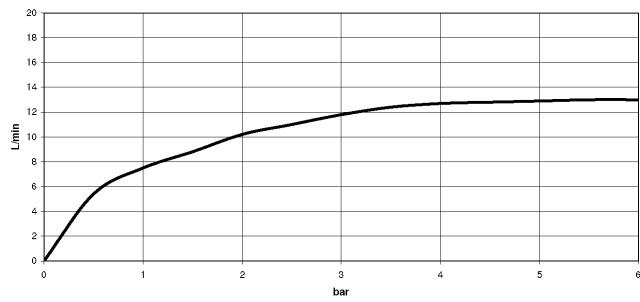

Flow rate chart

Codes & Standards

DIN 4109

ISO 3822

Ü-Zeichen