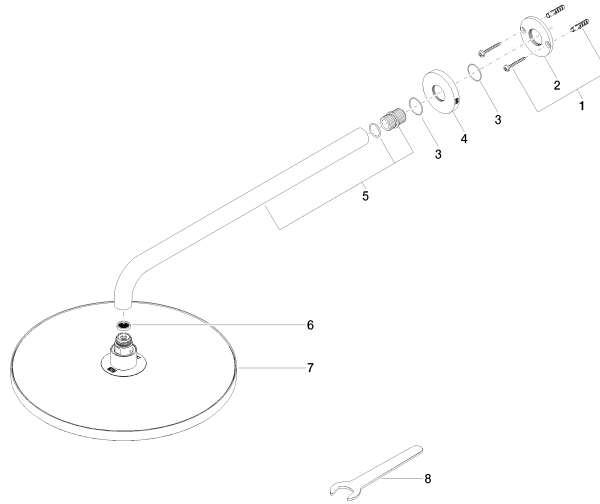

Rain shower with wall fixing FlowReduce 300 mm - Platinum

TARA

28 678 970

Fits: TARA, LISSÉ, VAIA, META

- 450mm projection
- rain shower Ø 300 mm
- PURE RAIN, max. flow rate 9 l/min (at 3 bar)
- Function from: 7 l/min
- rosette Ø 60 mm
- 1/2" connection
- with anti-scale system
- quick clearing
- This product can help a building meet the requirements of Green Building Rating Systems, e.g. LEED®, BREEAM®, DGNB

28 678 970

mm [inches]

Flow rate chart

Codes & Standards

DIN 4109

ISO 3822

Ü-Zeichen

Rain shower with wall fixing FlowReduce 300 mm - Platinum

TARA

28 678 970

Certificates

LGA_29

28 678 970

Product version from 4/1/2024

Parts for other
finishes can be found
here: [Chrome](#)

Rain shower with wall fixing FlowReduce 300 mm - Platinum

TARA

28 678 970

Spare parts list

Product version from 4/1/2024

No.	Item Number	Name	Quantity used	Delivery time
	04 30 31 032 00 90	fixing set	9	2