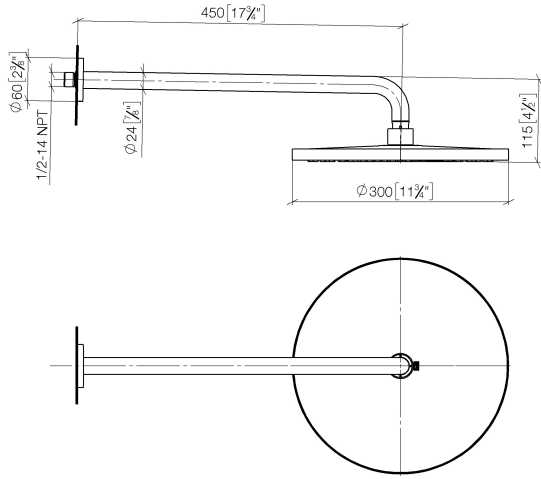

Rain shower with wall fixing FlowReduce 300 mm - Platinum

TARA

28 678 970

Fits: TARA, LISSÉ, VAIA, META

- 450mm projection
- rain shower Ø 300 mm
- PURE RAIN, max. flow rate 9 l/min (at 3 bar)
- Function from: 7 l/min
- rosette Ø 60 mm
- 1/2" connection
- with anti-scale system
- quick clearing
- This product can help a building meet the requirements of Green Building Rating Systems, e.g. LEED®, BREEAM®, DGNB

28 678 970

mm [inches]

Flow rate chart

Codes & Standards

DIN 4109

ISO 3822

Ü-Zeichen

Rain shower with wall fixing FlowReduce 300 mm - Platinum

TARA

28 678 970

Certificates

LGA_29

28 678 970

Product version from 4/1/2024

Parts for other
finishes can be found
here: [Chrome](#)

Rain shower with wall fixing FlowReduce 300 mm - Platinum

TARA

28 678 970

Spare parts list

Product version from 4/1/2024

No.	Item Number	Name	Quantity used	Delivery time
	04 30 31 032 00 90	fixing set	9	2