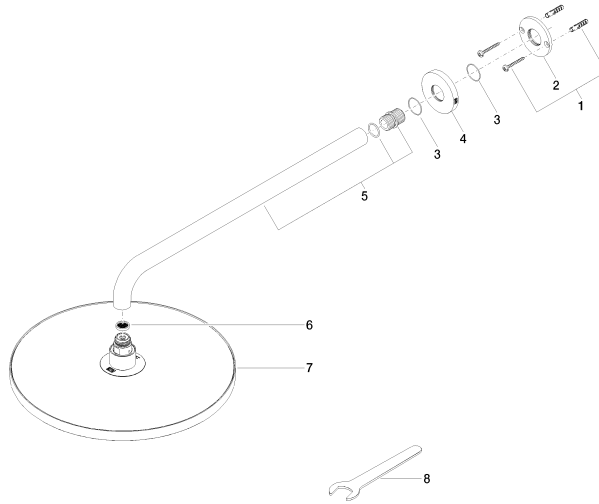

Rain shower with wall fixing FlowReduce 300 mm - Dark Chrome

TARA

28 678 970

Fits: TARA, LISSÉ, VAIA, META

- 450mm projection
- rain shower Ø 300 mm
- PURE RAIN, max. flow rate 9 l/min (at 3 bar)
- Function from: 7 l/min
- rosette Ø 60 mm
- 1/2" connection
- with anti-scale system
- quick clearing
- This product can help a building meet the requirements of Green Building Rating Systems, e.g. LEED®, BREEAM®, DGNB

28 678 970

mm [inches]

Flow rate chart

Codes & Standards

DIN 4109

ISO 3822

Ü-Zeichen

Rain shower with wall fixing FlowReduce 300 mm - Dark Chrome

TARA

28 678 970

Certificates

LGA_29

28 678 970

Product version from 4/1/2024

Parts for other
finishes can be found
here: [Chrome](#)

Rain shower with wall fixing FlowReduce 300 mm - Dark Chrome

TARA

28 678 970

Spare parts list

Product version from 4/1/2024

No.	Item Number	Name	Quantity used	Delivery time
	04 30 31 032 00 90	fixing set	9	2