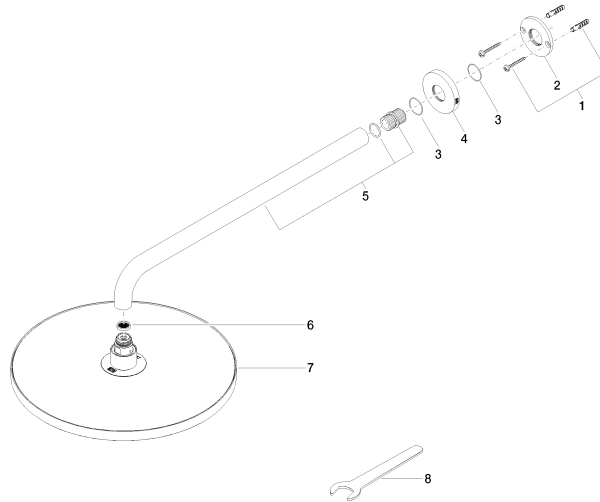

Rain shower with wall fixing FlowReduce 300 mm - Brushed Durabronze (23kt Gold)

TARA

28 678 970

- 450mm projection
- rain shower Ø 300 mm
- PURE RAIN, max. flow rate 9 l/min (at 3 bar)
- Function from: 7 l/min
- rosette Ø 60 mm
- 1/2" connection
- with anti-scale system
- quick clearing
- This product can help a building meet the requirements of Green Building Rating Systems, e.g. LEED®, BREEAM®, DGNB

**Rain shower with wall fixing FlowReduce 300 mm - Brushed Durabronz (23kt Gold)**

TARA

28 678 970  
mm [inches]

**Flow rate chart**

**Codes & Standards**

DIN 4109

ISO 3822

Ü-Zeichen

Rain shower with wall fixing FlowReduce 300 mm - Brushed Durabronz (23kt Gold)

---

TARA

28 678 970  
Certificates

---

LGA\_29

# Rain shower with wall fixing FlowReduce 300 mm - Brushed Durabross (23kt Gold)

TARA

28 678 970

**Product version from 4/1/2024**

Parts for other finishes can be found here: [Chrome](#)

Rain shower with wall fixing FlowReduce 300 mm - Brushed Durabronz (23kt Gold)