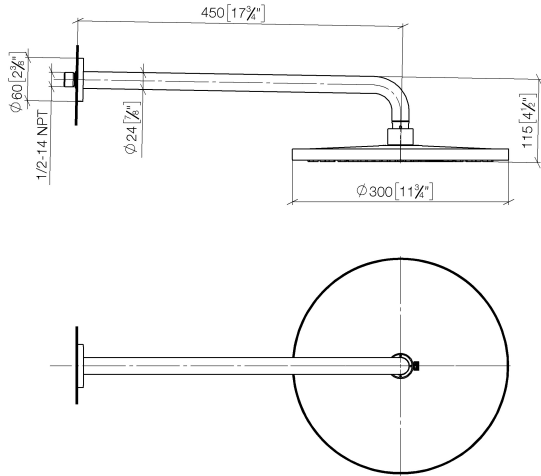

Rain shower with wall fixing FlowReduce 300 mm - Brushed Durabronze (23kt Gold)

TARA

28 678 970

- 450mm projection
- rain shower Ø 300 mm
- PURE RAIN, max. flow rate 9 l/min (at 3 bar)
- Function from: 7 l/min
- rosette Ø 60 mm
- 1/2" connection
- with anti-scale system
- quick clearing
- This product can help a building meet the requirements of Green Building Rating Systems, e.g. LEED®, BREEAM®, DGNB

Fits: TARA, LISSÉ, VAIA, META

|  |                                |               |
|--|--------------------------------|---------------|
|    | Brushed Durabronze (23kt Gold) | 28 678 970-28 |
|    | Chrome                         | 28 678 970-00 |
|    | Brushed Platinum               | 28 678 970-06 |
|    | Platinum                       | 28 678 970-08 |
|    | Dark Chrome                    | 28 678 970-19 |
|    | Light Gold                     | 28 678 970-26 |
|    | Brushed Light Gold             | 28 678 970-27 |
|   | Matte Black                    | 28 678 970-33 |
|  | Brushed Bronze                 | 28 678 970-42 |
|  | Brushed Champagne (22kt Gold)  | 28 678 970-46 |
|  | Champagne (22kt Gold)          | 28 678 970-47 |
|  | Brushed Chrome                 | 28 678 970-93 |
|  | Brushed Dark Platinum          | 28 678 970-99 |

**Rain shower with wall fixing FlowReduce 300 mm - Brushed Durabronz (23kt Gold)**

TARA

28 678 970  
mm [inches]

**Flow rate chart**

**Codes & Standards**

DIN 4109

ISO 3822

Ü-Zeichen

Rain shower with wall fixing FlowReduce 300 mm - Brushed Durabronz (23kt Gold)

---

TARA

28 678 970  
Certificates

---

LGA\_29