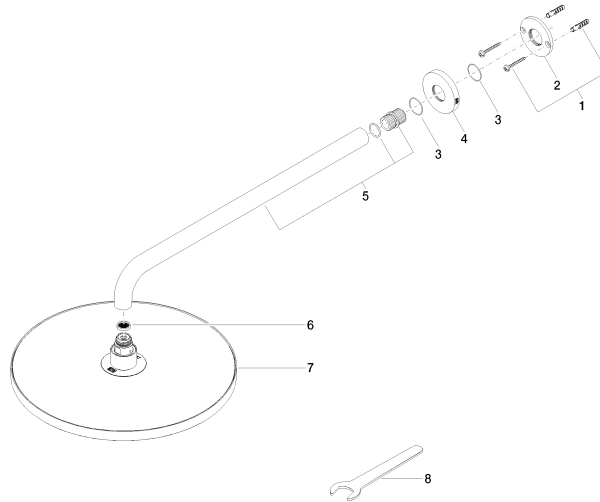

Rain shower with wall fixing FlowReduce 300 mm - Matte Black

TARA

28 678 970

Fits: TARA, LISSÉ, VAIA, META

- 450mm projection
- rain shower Ø 300 mm
- PURE RAIN, max. flow rate 9 l/min (at 3 bar)
- Function from: 7 l/min
- rosette Ø 60 mm
- 1/2" connection
- with anti-scale system
- quick clearing
- This product can help a building meet the requirements of Green Building Rating Systems, e.g. LEED®, BREEAM®, DGNB

28 678 970

mm [inches]

Flow rate chart

Codes & Standards

DIN 4109

ISO 3822

Ü-Zeichen

Rain shower with wall fixing FlowReduce 300 mm - Matte Black

TARA

28 678 970

Certificates

LGA_29

28 678 970

Product version from 4/1/2024

Parts for other
finishes can be found
here: [Chrome](#)

Rain shower with wall fixing FlowReduce 300 mm - Matte Black

TARA

28 678 970

Spare parts list

Product version from 4/1/2024

No.	Item Number	Name	Quantity used	Delivery time
	04 30 31 032 00 90	fixing set	9	2