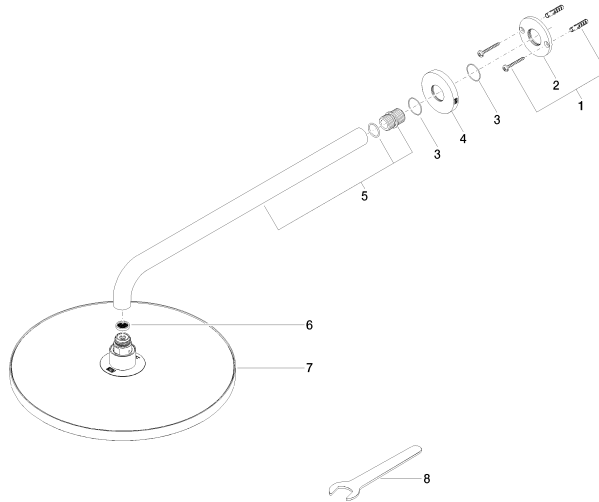

Rain shower with wall fixing FlowReduce 300 mm - Brushed Bronze

TARA

28 678 970

Fits: TARA, LISSÉ, VAIA, META

- 450mm projection
- rain shower Ø 300 mm
- PURE RAIN, max. flow rate 9 l/min (at 3 bar)
- Function from: 7 l/min
- rosette Ø 60 mm
- 1/2" connection
- with anti-scale system
- quick clearing
- This product can help a building meet the requirements of Green Building Rating Systems, e.g. LEED®, BREEAM®, DGNB

28 678 970

mm [inches]

Flow rate chart

Codes & Standards

DIN 4109

ISO 3822

Ü-Zeichen

Rain shower with wall fixing FlowReduce 300 mm - Brushed Bronze

TARA

28 678 970

Certificates

LGA_29

28 678 970

Product version from 4/1/2024

Parts for other
finishes can be found
here: [Chrome](#)

Rain shower with wall fixing FlowReduce 300 mm - Brushed Bronze

TARA

28 678 970

Spare parts list

Product version from 4/1/2024

No.	Item Number	Name	Quantity used	Delivery time
	04 30 31 032 00 90	fixing set	9	2