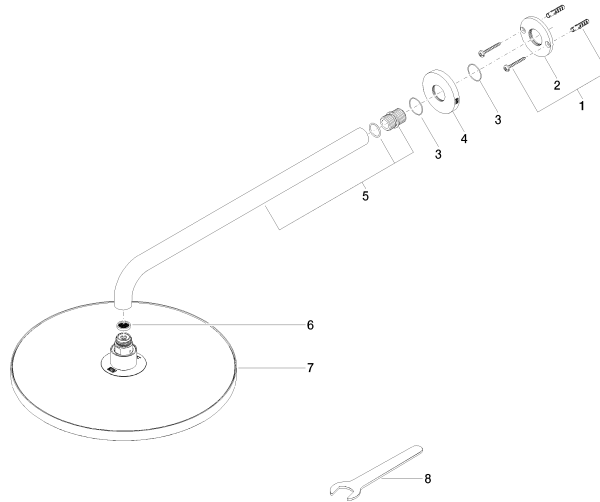

Rain shower with wall fixing FlowReduce 300 mm - Brushed Champagne (22kt Gold)

TARA

28 678 970

- 450mm projection
- rain shower Ø 300 mm
- PURE RAIN, max. flow rate 9 l/min (at 3 bar)
- Function from: 7 l/min
- rosette Ø 60 mm
- 1/2" connection
- with anti-scale system
- quick clearing
- This product can help a building meet the requirements of Green Building Rating Systems, e.g. LEED®, BREEAM®, DGNB

Rain shower with wall fixing FlowReduce 300 mm - Brushed Champagne (22kt Gold)

TARA

28 678 970

Certificates

LGA_29

Rain shower with wall fixing FlowReduce 300 mm - Brushed Champagne (22kt Gold)

TARA

28 678 970

Product version from 4/1/2024

Parts for other finishes can be found here: [Chrome](#)

Rain shower with wall fixing FlowReduce 300 mm - Brushed Champagne (22kt Gold)

TARA

28 678 970

Spare parts list

Product version from 4/1/2024

No.	Item Number	Name	Quantity used	Delivery time
	04 30 31 032 00 90	fixing set	9	2