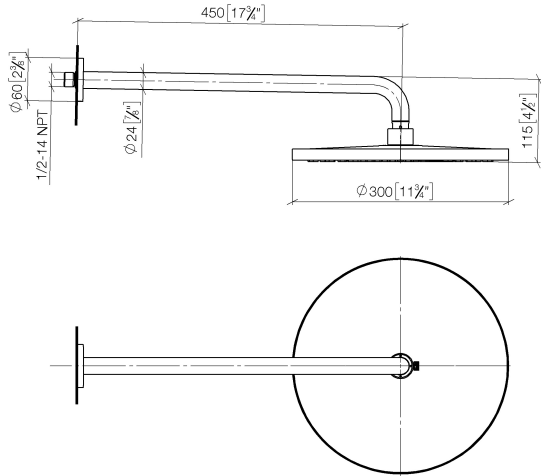

Rain shower with wall fixing FlowReduce 300 mm - Brushed Champagne (22kt Gold)

TARA

28 678 970

- 450mm projection
- rain shower Ø 300 mm
- PURE RAIN, max. flow rate 9 l/min (at 3 bar)
- Function from: 7 l/min
- rosette Ø 60 mm
- 1/2" connection
- with anti-scale system
- quick clearing
- This product can help a building meet the requirements of Green Building Rating Systems, e.g. LEED®, BREEAM®, DGNB

Fits: TARA, LISSÉ, VAIA, META

	Brushed Champagne (22kt Gold)	28 678 970-46
	Chrome	28 678 970-00
	Brushed Platinum	28 678 970-06
	Platinum	28 678 970-08
	Dark Chrome	28 678 970-19
	Light Gold	28 678 970-26
	Brushed Light Gold	28 678 970-27
	Brushed Durabronze (23kt Gold)	28 678 970-28
	Matte Black	28 678 970-33
	Brushed Bronze	28 678 970-42
	Champagne (22kt Gold)	28 678 970-47
	Brushed Chrome	28 678 970-93
	Brushed Dark Platinum	28 678 970-99

Rain shower with wall fixing FlowReduce 300 mm - Brushed Champagne (22kt Gold)

TARA

28 678 970
mm [inches]

Flow rate chart

Codes & Standards

DIN 4109

ISO 3822

Ü-Zeichen

No.	Item Number	Name	Quantity used	Delivery time
	04 30 31 032 00 90	fixing set	9	2