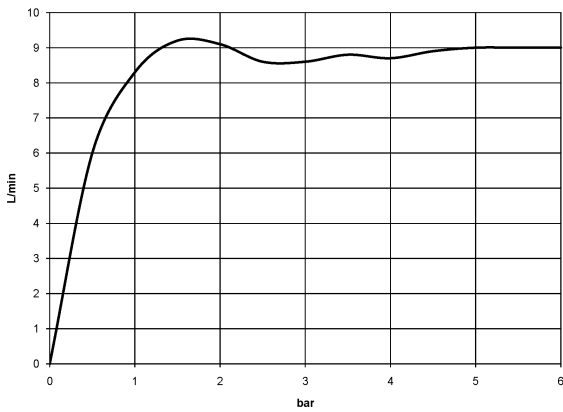

Rain shower with wall fixing FlowReduce 300 mm - Brushed Champagne (22kt Gold)

TARA

28 678 970

- 450mm projection
- rain shower Ø 300 mm
- PURE RAIN, max. flow rate 9 l/min (at 3 bar)
- Function from: 7 l/min
- rosette Ø 60 mm
- 1/2" connection
- with anti-scale system
- quick clearing
- This product can help a building meet the requirements of Green Building Rating Systems, e.g. LEED®, BREEAM®, DGNB

Fits: TARA, LISSÉ, VAIA, META

	Brushed Champagne (22kt Gold)	28 678 970-46
	Chrome	28 678 970-00
	Brushed Platinum	28 678 970-06
	Platinum	28 678 970-08
	Dark Chrome	28 678 970-19
	Light Gold	28 678 970-26
	Brushed Light Gold	28 678 970-27
	Brushed Durabronze (23kt Gold)	28 678 970-28
	Matte Black	28 678 970-33
	Brushed Bronze	28 678 970-42
	Champagne (22kt Gold)	28 678 970-47
	Brushed Chrome	28 678 970-93
	Brushed Dark Platinum	28 678 970-99

Rain shower with wall fixing FlowReduce 300 mm - Brushed Champagne (22kt Gold)

TARA

28 678 970
mm [inches]

Flow rate chart

Codes & Standards

DIN 4109

ISO 3822

Ü-Zeichen

No.	Item Number	Name	Quantity used	Delivery time
	04 30 31 032 00 90	fixing set	9	2