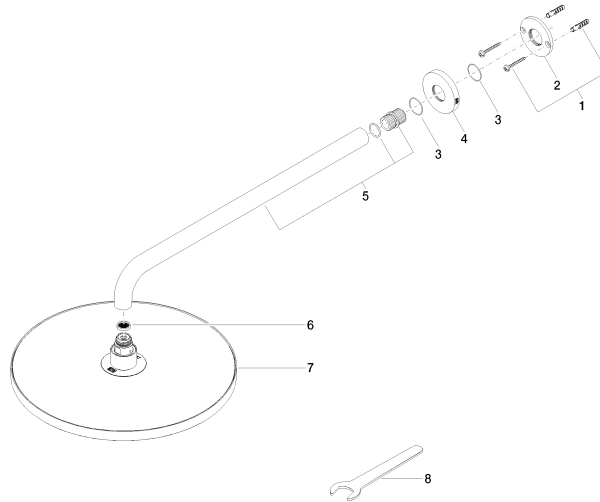

Rain shower with wall fixing FlowReduce 300 mm - Champagne (22kt Gold)

TARA

28 678 970

Fits: TARA, LISSÉ, VAIA, META

- 450mm projection
- rain shower Ø 300 mm
- PURE RAIN, max. flow rate 9 l/min (at 3 bar)
- Function from: 7 l/min
- rosette Ø 60 mm
- 1/2" connection
- with anti-scale system
- quick clearing
- This product can help a building meet the requirements of Green Building Rating Systems, e.g. LEED®, BREEAM®, DGNB

28 678 970

mm [inches]

Flow rate chart

Codes & Standards

DIN 4109

ISO 3822

Ü-Zeichen

Rain shower with wall fixing FlowReduce 300 mm - Champagne (22kt Gold)

TARA

28 678 970

Certificates

LGA_29

28 678 970

Product version from 4/1/2024

Parts for other finishes can be found here: [Chrome](#)

Rain shower with wall fixing FlowReduce 300 mm - Champagne (22kt Gold)

TARA

28 678 970

Spare parts list

Product version from 4/1/2024

No.	Item Number	Name	Quantity used	Delivery time
	04 30 31 032 00 90	fixing set	9	2