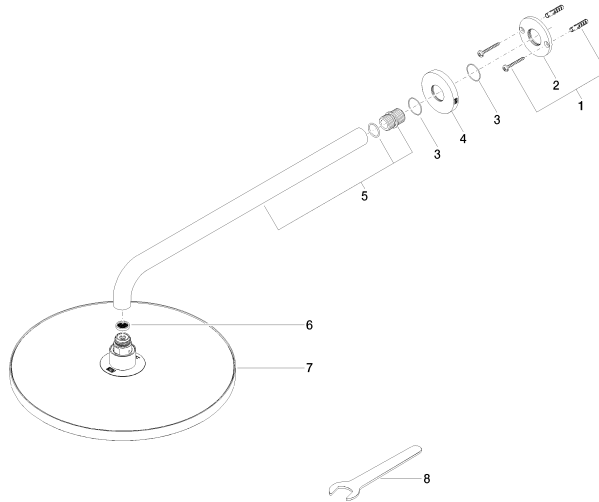

Rain shower with wall fixing FlowReduce 300 mm - Brushed Chrome

TARA

28 678 970

Fits: TARA, LISSÉ, VAIA, META

- 450mm projection
- rain shower Ø 300 mm
- PURE RAIN, max. flow rate 9 l/min (at 3 bar)
- Function from: 7 l/min
- rosette Ø 60 mm
- 1/2" connection
- with anti-scale system
- quick clearing
- This product can help a building meet the requirements of Green Building Rating Systems, e.g. LEED®, BREEAM®, DGNB

28 678 970

mm [inches]

Flow rate chart

Codes & Standards

DIN 4109

ISO 3822

Ü-Zeichen

Rain shower with wall fixing FlowReduce 300 mm - Brushed Chrome

TARA

28 678 970

Certificates

LGA_29

28 678 970

Product version from 4/1/2024

Parts for other finishes can be found here: [Chrome](#)

Rain shower with wall fixing FlowReduce 300 mm - Brushed Chrome

TARA

28 678 970

Spare parts list

Product version from 4/1/2024

No.	Item Number	Name	Quantity used	Delivery time
	04 30 31 032 00 90	fixing set	9	2